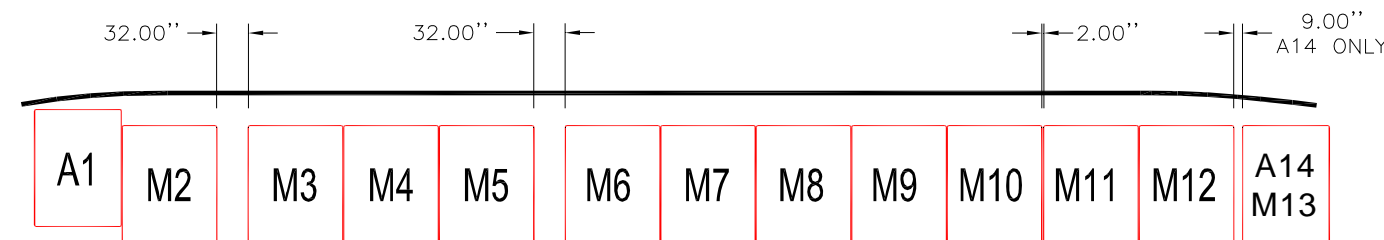

CONFIGURATION A  
 18 ULD's 125" X 88" SIDE BY SIDE  
 2 ULD 88" X 125" SINGLE ROW

CONFIGURATION D  
 14 ULD's 88" X 125" SINGLE ROW

CONFIGURATION B Available - Military Kit Installation  
 20 ULD's 108" X 88" SIDE BY SIDE  
 2 ULD 88" X 108" SINGLE ROW

CONFIGURATION E  
 11 ULD's 96" X 125" SINGLE ROW  
 2 ULD 88" X 125" SINGLE ROW

CONFIGURATION C  
 9 ULD's 125" X 96" SINGLE ROW  
 2 ULD 88" X 125" SINGLE ROW

CONFIGURATION F  
 1 EA. 188" x 96" ENGINE PALLET  
 OR 1 EA. 196" x 96" PALLET  
 CONFIGURATION C SHOWN FOR REFERENCE