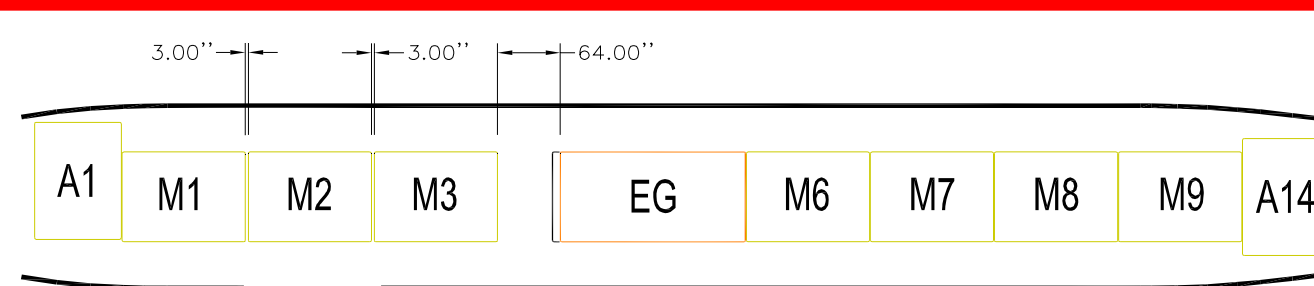

CONFIGURATION A  
 18 ULD's 125" X 88" SIDE BY SIDE  
 2 ULD 88" X 125" SINGLE ROW

CONFIGURATION D  
 14 ULD's 88" X 125" SINGLE ROW

CONFIGURATION B Available - Military Kit Installation  
 20 ULD's 108" X 88" SIDE BY SIDE  
 2 ULD 88" X 108" SINGLE ROW

CONFIGURATION E  
 11 ULD's 96" X 125" SINGLE ROW  
 2 ULD 88" X 125" SINGLE ROW

CONFIGURATION C  
 9 ULD's 125" X 96" SINGLE ROW  
 2 ULD 88" X 125" SINGLE ROW

CONFIGURATION F  
 1 EA. 188" x 96" ENGINE PALLET  
 OR 1 EA. 196" x 96" PALLET  
 CONFIGURATION C SHOWN FOR REFERENCE