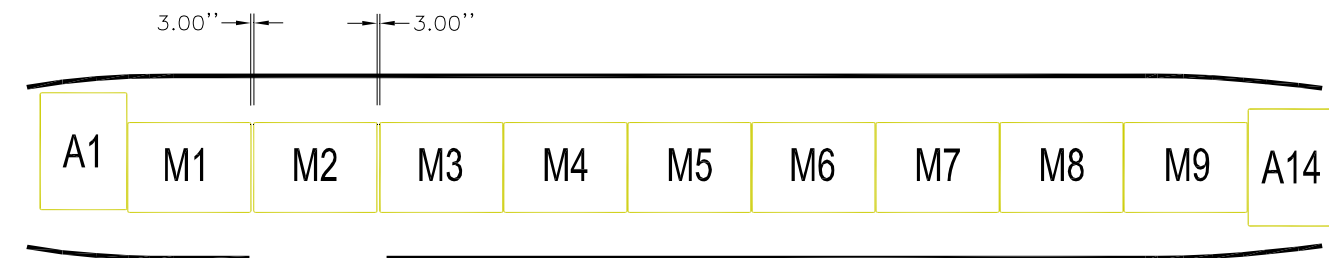

CONFIGURATION A  
 18 ULD's 125" X 88" SIDE BY SIDE  
 2 ULD 88" X 125" SINGLE ROW

CONFIGURATION D  
 14 ULD's 88" X 125" SINGLE ROW

CONFIGURATION B Available - Military Kit Installation  
 20 ULD's 108" X 88" SIDE BY SIDE  
 2 ULD 88" X 108" SINGLE ROW

CONFIGURATION E  
 11 ULD's 96" X 125" SINGLE ROW  
 2 ULD 88" X 125" SINGLE ROW

CONFIGURATION C  
 9 ULD's 125" X 96" SINGLE ROW  
 2 ULD 88" X 125" SINGLE ROW

CONFIGURATION F  
 1 EA. 188" x 96" ENGINE PALLET  
 OR 1 EA. 196" x 96" PALLET  
 CONFIGURATION C SHOWN FOR REFERENCE