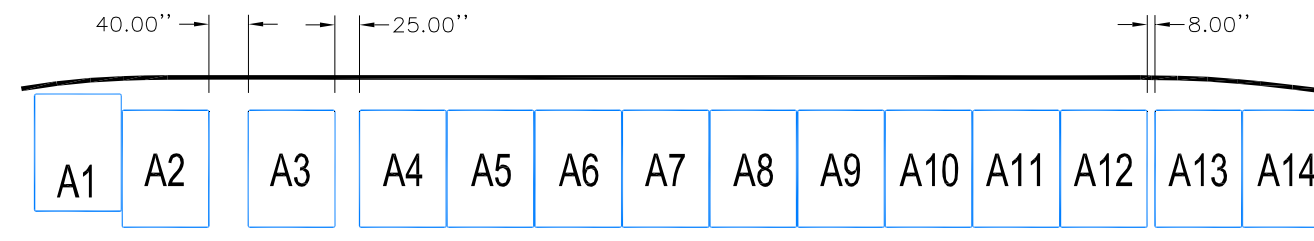

CONFIGURATION A  
 18 ULD's 125" X 88" SIDE BY SIDE  
 2 ULD 88" X 125" SINGLE ROW

CONFIGURATION D  
 14 ULD's 88" X 125" SINGLE ROW

CONFIGURATION B Available - Military Kit Installation  
 20 ULD's 108" X 88" SIDE BY SIDE  
 2 ULD 88" X 108" SINGLE ROW

CONFIGURATION E  
 11 ULD's 96" X 125" SINGLE ROW  
 2 ULD 88" X 125" SINGLE ROW

CONFIGURATION C  
 9 ULD's 125" X 96" SINGLE ROW  
 2 ULD 88" X 125" SINGLE ROW

CONFIGURATION F  
 1 EA. 188" x 96" ENGINE PALLET  
 OR 1 EA. 196" x 96" PALLET  
 CONFIGURATION C SHOWN FOR REFERENCE