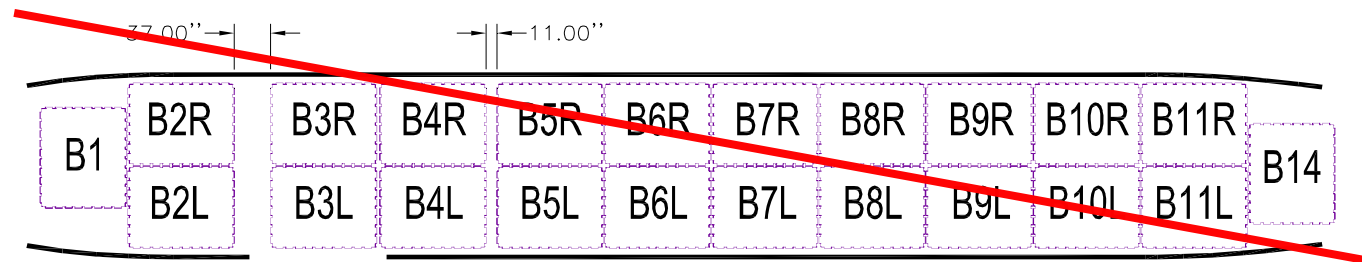

CONFIGURATION A  
 18 ULD's 125" X 88" SIDE BY SIDE  
 2 ULD 88" X 125" SINGLE ROW

CONFIGURATION D  
 14 ULD's 88" X 125" SINGLE ROW

CONFIGURATION B Available - Military Kit Installation  
 20 ULD's 108" X 88" SIDE BY SIDE  
 2 ULD 88" X 108" SINGLE ROW

CONFIGURATION E  
 11 ULD's 96" X 125" SINGLE ROW  
 2 ULD 88" X 125" SINGLE ROW

CONFIGURATION C  
 9 ULD's 125" X 96" SINGLE ROW  
 2 ULD 88" X 125" SINGLE ROW

CONFIGURATION F  
 1 EA. 188" x 96" ENGINE PALLET  
 OR 1 EA. 196" x 96" PALLET  
 CONFIGURATION C SHOWN FOR REFERENCE