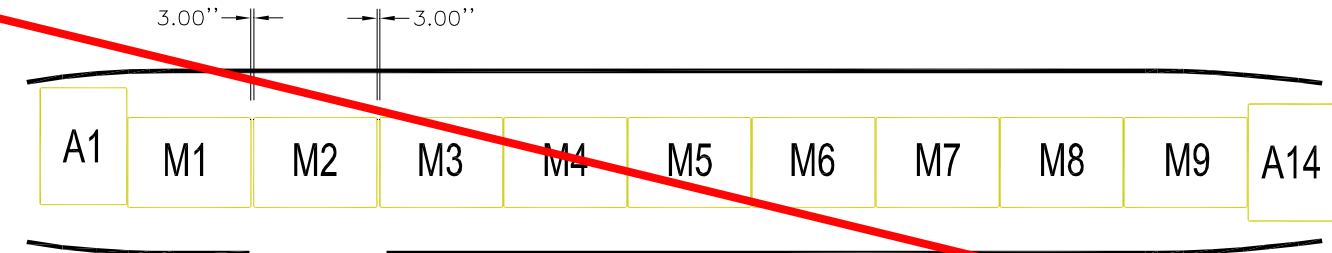

CONFIGURATION A
 18 ULD's 125" X 88" SIDE BY SIDE
 2 ULD 88" X 125" SINGLE ROW

CONFIGURATION D
 14 ULD's 88" X 125" SINGLE ROW

CONFIGURATION B Available - Military Kit Installation
 20 ULD's 108" X 88" SIDE BY SIDE
 2 ULD 88" X 108" SINGLE ROW

CONFIGURATION E
 11 ULD's 96" X 125" SINGLE ROW
 2 ULD 88" X 125" SINGLE ROW

CONFIGURATION C
 9 ULD's 125" X 96" SINGLE ROW
 2 ULD 88" X 125" SINGLE ROW

CONFIGURATION F
 1 EA. 188" x 96" ENGINE PALLET
 OR 1 EA. 196" x 96" PALLET
 CONFIGURATION C SHOWN FOR REFERENCE