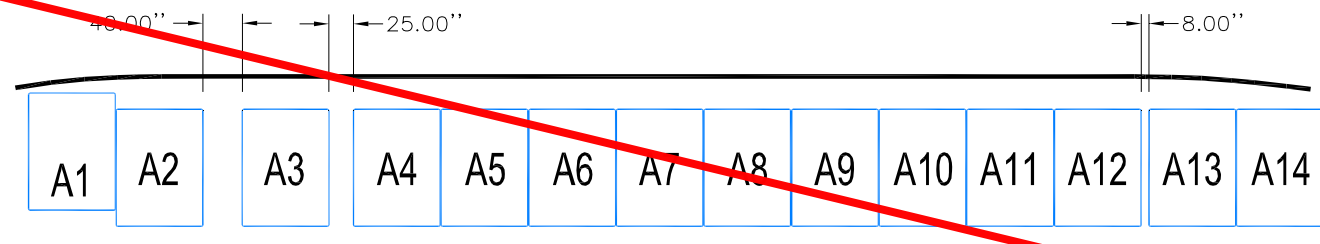

CONFIGURATION A
 18 ULD's 125" X 88" SIDE BY SIDE
 2 ULD 88" X 125" SINGLE ROW

CONFIGURATION D
 14 ULD's 88" X 125" SINGLE ROW

CONFIGURATION B Available - Military Kit Installation
 20 ULD's 108" X 88" SIDE BY SIDE
 2 ULD 88" X 108" SINGLE ROW

CONFIGURATION E
 11 ULD's 96" X 125" SINGLE ROW
 2 ULD 88" X 125" SINGLE ROW

CONFIGURATION C
 9 ULD's 125" X 96" SINGLE ROW
 2 ULD 88" X 125" SINGLE ROW

CONFIGURATION F
 1 EA. 188" x 96" ENGINE PALLET
 OR 1 EA. 196" x 96" PALLET
 CONFIGURATION C SHOWN FOR REFERENCE