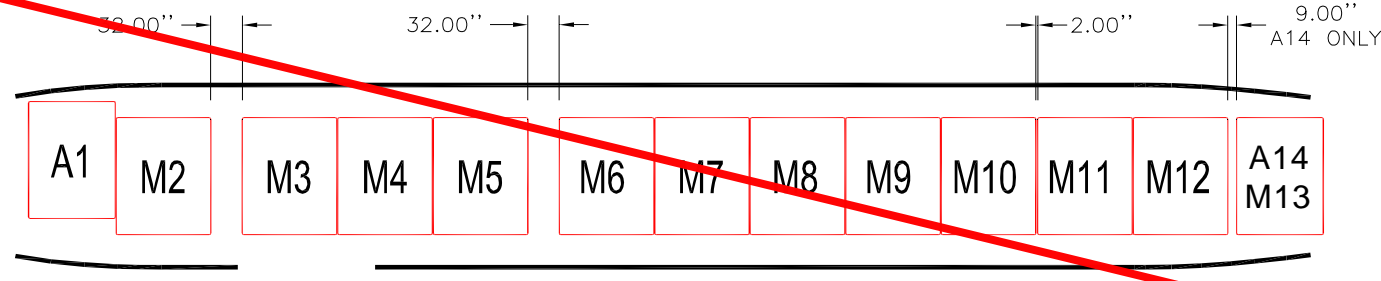

CONFIGURATION A
 18 ULD's 125" X 88" SIDE BY SIDE
 2 ULD 88" X 125" SINGLE ROW

CONFIGURATION D
 14 ULD's 88" X 125" SINGLE ROW

CONFIGURATION B Available - Military Kit Installation
 20 ULD's 108" X 88" SIDE BY SIDE
 2 ULD 88" X 108" SINGLE ROW

CONFIGURATION E
 11 ULD's 96" X 125" SINGLE ROW
 2 ULD 88" X 125" SINGLE ROW

CONFIGURATION C
 9 ULD's 125" X 96" SINGLE ROW
 2 ULD 88" X 125" SINGLE ROW

CONFIGURATION F
 1 EA. 188" x 96" ENGINE PALLET
 OR 1 EA. 196" x 96" PALLET
 CONFIGURATION C SHOWN FOR REFERENCE