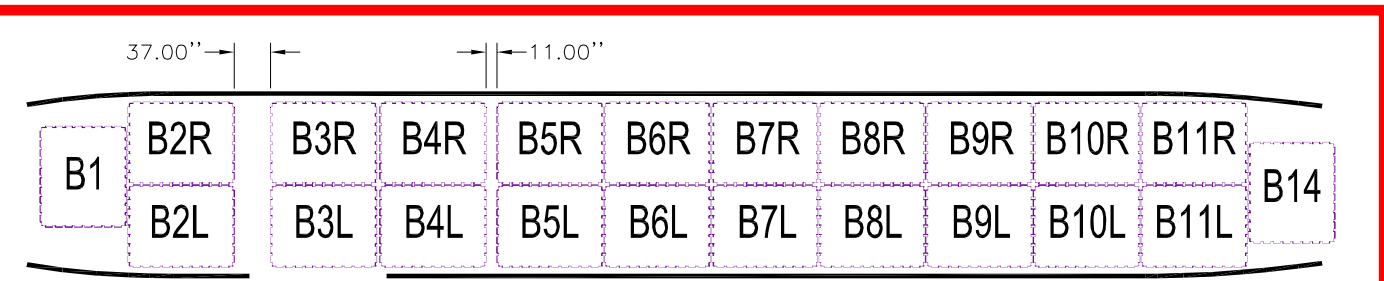

CONFIGURATION A
 18 ULD's 125" X 88" SIDE BY SIDE
 2 ULD 88" X 125" SINGLE ROW

CONFIGURATION D
 14 ULD's 88" X 125" SINGLE ROW

CONFIGURATION B Available - Military Kit Installation
 20 ULD's 108" X 88" SIDE BY SIDE
 2 ULD 88" X 108" SINGLE ROW

CONFIGURATION E
 11 ULD's 96" X 125" SINGLE ROW
 2 ULD 88" X 125" SINGLE ROW

CONFIGURATION C
 9 ULD's 125" X 96" SINGLE ROW
 2 ULD 88" X 125" SINGLE ROW

CONFIGURATION F
 1 EA. 188" x 96" ENGINE PALLET
 OR 1 EA. 196" x 96" PALLET
 CONFIGURATION C SHOWN FOR REFERENCE