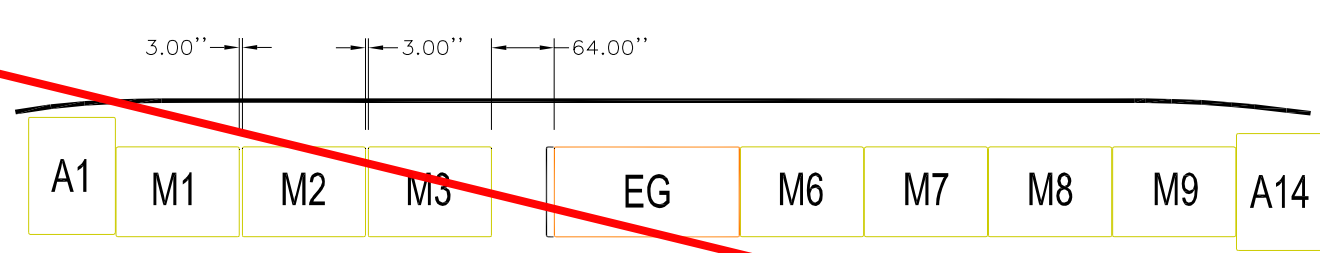

CONFIGURATION A
 18 ULD's 125" X 88" SIDE BY SIDE
 2 ULD 88" X 125" SINGLE ROW

CONFIGURATION D
 14 ULD's 88" X 125" SINGLE ROW

CONFIGURATION B Available - Military Kit Installation
 20 ULD's 108" X 88" SIDE BY SIDE
 2 ULD 88" X 108" SINGLE ROW

CONFIGURATION E
 11 ULD's 96" X 125" SINGLE ROW
 2 ULD 88" X 125" SINGLE ROW

CONFIGURATION C
 9 ULD's 125" X 96" SINGLE ROW
 2 ULD 88" X 125" SINGLE ROW

CONFIGURATION F
 1 EA. 188" x 96" ENGINE PALLET
 OR 1 EA. 196" x 96" PALLET
 CONFIGURATION C SHOWN FOR REFERENCE