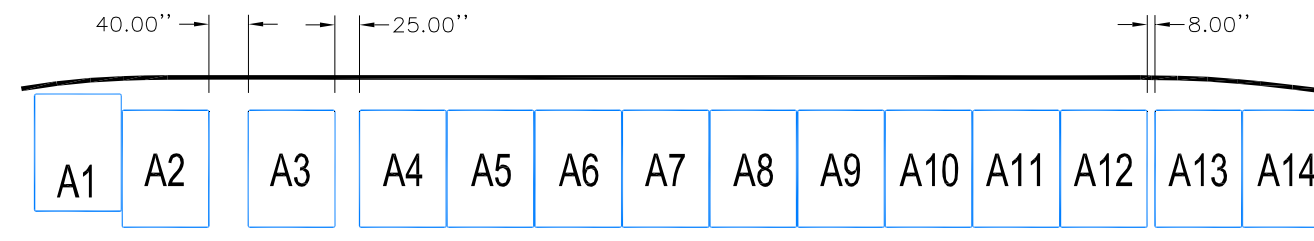

CONFIGURATION A
 18 ULD's 125" X 88" SIDE BY SIDE
 2 ULD 88" X 125" SINGLE ROW

CONFIGURATION D
 14 ULD's 88" X 125" SINGLE ROW

CONFIGURATION B Available - Military Kit Installation
 20 ULD's 108" X 88" SIDE BY SIDE
 2 ULD 88" X 108" SINGLE ROW

CONFIGURATION E
 11 ULD's 96" X 125" SINGLE ROW
 2 ULD 88" X 125" SINGLE ROW

CONFIGURATION C
 9 ULD's 125" X 96" SINGLE ROW
 2 ULD 88" X 125" SINGLE ROW

CONFIGURATION F
 1 EA. 188" x 96" ENGINE PALLET
 OR 1 EA. 196" x 96" PALLET
 CONFIGURATION C SHOWN FOR REFERENCE