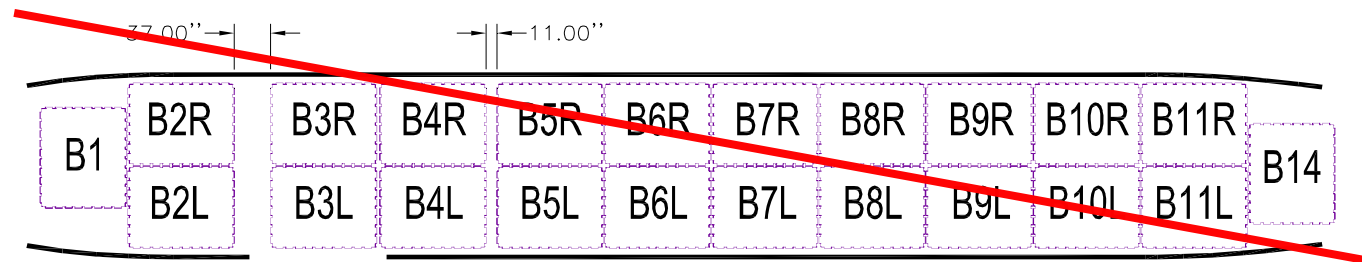

CONFIGURATION A
 18 ULD's 125" X 88" SIDE BY SIDE
 2 ULD 88" X 125" SINGLE ROW

CONFIGURATION D
 14 ULD's 88" X 125" SINGLE ROW

CONFIGURATION B Available - Military Kit Installation
 20 ULD's 108" X 88" SIDE BY SIDE
 2 ULD 88" X 108" SINGLE ROW

CONFIGURATION E
 11 ULD's 96" X 125" SINGLE ROW
 2 ULD 88" X 125" SINGLE ROW

CONFIGURATION C
 9 ULD's 125" X 96" SINGLE ROW
 2 ULD 88" X 125" SINGLE ROW

CONFIGURATION F
 1 EA. 188" x 96" ENGINE PALLET
 OR 1 EA. 196" x 96" PALLET
 CONFIGURATION C SHOWN FOR REFERENCE