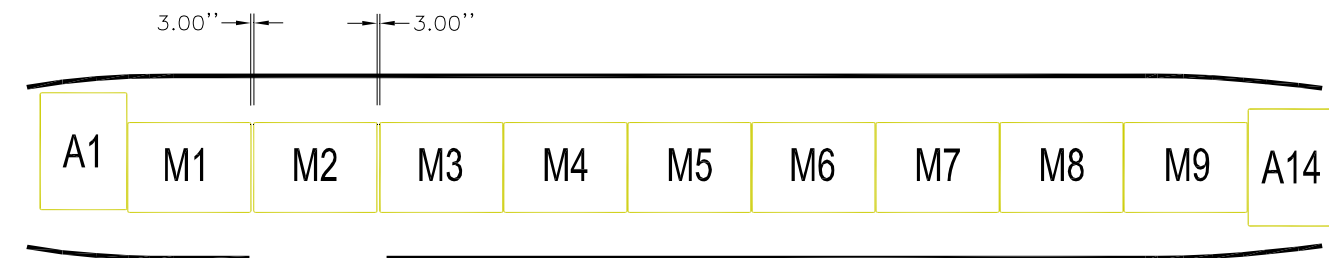

CONFIGURATION A
 18 ULD's 125" X 88" SIDE BY SIDE
 2 ULD 88" X 125" SINGLE ROW

CONFIGURATION D
 14 ULD's 88" X 125" SINGLE ROW

CONFIGURATION B Available - Military Kit Installation
 20 ULD's 108" X 88" SIDE BY SIDE
 2 ULD 88" X 108" SINGLE ROW

CONFIGURATION E
 11 ULD's 96" X 125" SINGLE ROW
 2 ULD 88" X 125" SINGLE ROW

CONFIGURATION C
 9 ULD's 125" X 96" SINGLE ROW
 2 ULD 88" X 125" SINGLE ROW

CONFIGURATION F
 1 EA. 188" x 96" ENGINE PALLET
 OR 1 EA. 196" x 96" PALLET
 CONFIGURATION C SHOWN FOR REFERENCE