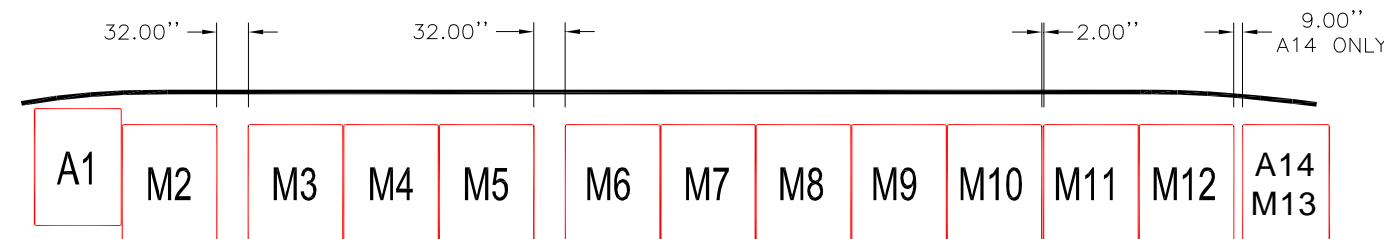

CONFIGURATION A
 18 ULD's 125" X 88" SIDE BY SIDE
 2 ULD 88" X 125" SINGLE ROW

CONFIGURATION D
 14 ULD's 88" X 125" SINGLE ROW

CONFIGURATION B Available - Military Kit Installation
 20 ULD's 108" X 88" SIDE BY SIDE
 2 ULD 88" X 108" SINGLE ROW

CONFIGURATION E
 11 ULD's 96" X 125" SINGLE ROW
 2 ULD 88" X 125" SINGLE ROW

CONFIGURATION C
 9 ULD's 125" X 96" SINGLE ROW
 2 ULD 88" X 125" SINGLE ROW

CONFIGURATION F
 1 EA. 188" x 96" ENGINE PALLET
 OR 1 EA. 196" x 96" PALLET
 CONFIGURATION C SHOWN FOR REFERENCE