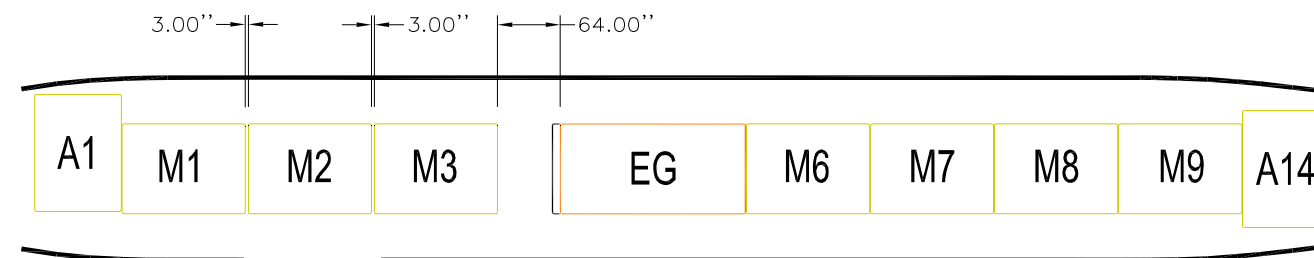

CONFIGURATION A
 18 ULD's 125" X 88" SIDE BY SIDE
 2 ULD 88" X 125" SINGLE ROW

CONFIGURATION D
 14 ULD's 88" X 125" SINGLE ROW

CONFIGURATION B Available - Military Kit Installation
 20 ULD's 108" X 88" SIDE BY SIDE
 2 ULD 88" X 108" SINGLE ROW

CONFIGURATION E
 11 ULD's 96" X 125" SINGLE ROW
 2 ULD 88" X 125" SINGLE ROW

CONFIGURATION C
 9 ULD's 125" X 96" SINGLE ROW
 2 ULD 88" X 125" SINGLE ROW

CONFIGURATION F
 1 EA. 188" x 96" ENGINE PALLET
 OR 1 EA. 196" x 96" PALLET
 CONFIGURATION C SHOWN FOR REFERENCE