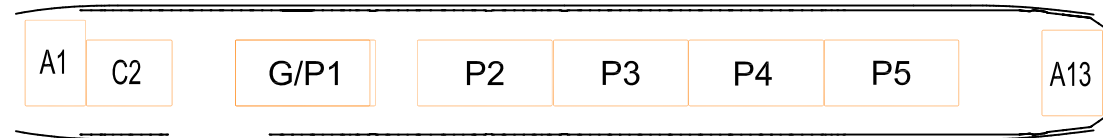

CONFIGURATION A
 22 ULDs 125" X 88" SIDE BY SIDE
 2 ULDs 88" X 125" SINGLE ROW

Capable

CONFIGURATION B
 24 ULDs 108" X 88" SIDE BY SIDE
 2 ULDs 88" X 108" SINGLE ROW

CONFIGURATION C
 11 ULDs 125" X 96" SINGLE ROW
 2 ULDs 88" X 125" SINGLE ROW

CONFIGURATION D
 17 ULDs 88" X 125" SINGLE ROW

CONFIGURATION E
 14 ULDs 96" X 125" SINGLE ROW
 2 ULDs 88" X 125" SINGLE ROW

CONFIGURATION G
 2 ULDs 88" X 125" SINGLE ROW
 1 ULD 125" X 96" SINGLE ROW
 1 ULD 188" x 96" ENGINE PALLET AND 4 ULDs 196" x 96" 16 FT PALLET
 OR 5 ULDs 196" x 96" 16 FT PALLET