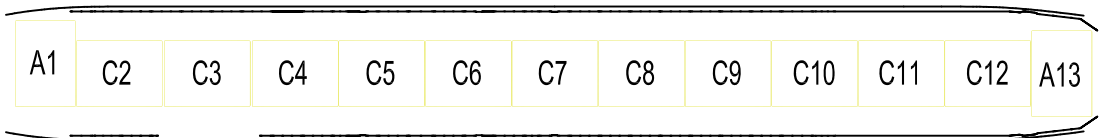

CONFIGURATION A
 22 ULDs 125" X 88" SIDE BY SIDE
 2 ULDs 88" X 125" SINGLE ROW

Capable

CONFIGURATION B
 24 ULDs 108" X 88" SIDE BY SIDE
 2 ULDs 88" X 108" SINGLE ROW

CONFIGURATION C
 11 ULDs 125" X 96" SINGLE ROW
 2 ULDs 88" X 125" SINGLE ROW

CONFIGURATION D
 17 ULDs 88" X 125" SINGLE ROW

CONFIGURATION E
 14 ULDs 96" X 125" SINGLE ROW
 2 ULDs 88" X 125" SINGLE ROW

CONFIGURATION G
 2 ULDs 88" X 125" SINGLE ROW
 1 ULD 125" X 96" SINGLE ROW
 1 ULD 188" x 96" ENGINE PALLET AND 4 ULDs 196" x 96" 16 FT PALLET
 OR 5 ULDs 196" x 96" 16 FT PALLET