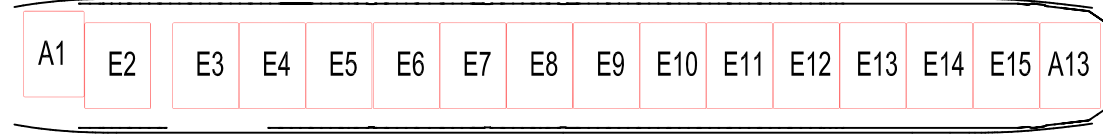

CONFIGURATION A
 22 ULDs 125" X 88" SIDE BY SIDE
 2 ULDs 88" X 125" SINGLE ROW

Capable

CONFIGURATION B
 24 ULDs 108" X 88" SIDE BY SIDE
 2 ULDs 88" X 108" SINGLE ROW

CONFIGURATION C
 11 ULDs 125" X 96" SINGLE ROW
 2 ULDs 88" X 125" SINGLE ROW

CONFIGURATION D
 17 ULDs 88" X 125" SINGLE ROW

CONFIGURATION E
 14 ULDs 96" X 125" SINGLE ROW
 2 ULDs 88" X 125" SINGLE ROW

CONFIGURATION G
 2 ULDs 88" X 125" SINGLE ROW
 1 ULD 125" X 96" SINGLE ROW
 1 ULD 188" x 96" ENGINE PALLET AND 4 ULDs 196" x 96" 16 FT PALLET
 OR 5 ULDs 196" x 96" 16 FT PALLET