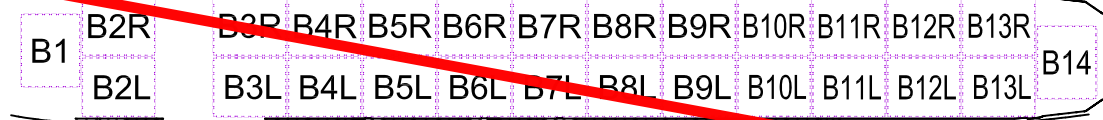

CONFIGURATION A
 22 ULDs 125" X 88" SIDE BY SIDE
 2 ULDs 88" X 125" SINGLE ROW

Capable

CONFIGURATION B
 24 ULDs 108" X 88" SIDE BY SIDE
 2 ULDs 88" X 108" SINGLE ROW

CONFIGURATION C
 11 ULDs 125" X 96" SINGLE ROW
 2 ULDs 88" X 125" SINGLE ROW

CONFIGURATION D
 17 ULDs 88" X 125" SINGLE ROW

CONFIGURATION E
 14 ULDs 96" X 125" SINGLE ROW
 2 ULDs 88" X 125" SINGLE ROW

CONFIGURATION G
 2 ULDs 88" X 125" SINGLE ROW
 1 ULD 125" X 96" SINGLE ROW
 1 ULD 188" x 96" ENGINE PALLET AND 4 ULDs 196" x 96" 16 FT PALLET
 OR 5 ULDs 196" x 96" 16 FT PALLET