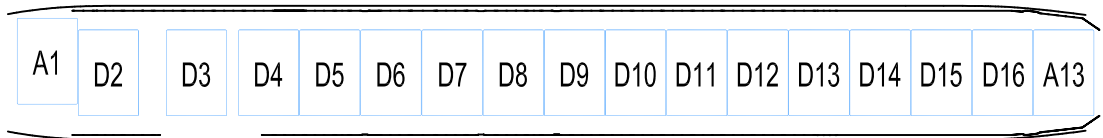

CONFIGURATION A
 22 ULDs 125" X 88" SIDE BY SIDE
 2 ULDs 88" X 125" SINGLE ROW

Capable

CONFIGURATION B
 24 ULDs 108" X 88" SIDE BY SIDE
 2 ULDs 88" X 108" SINGLE ROW

CONFIGURATION C
 11 ULDs 125" X 96" SINGLE ROW
 2 ULDs 88" X 125" SINGLE ROW

CONFIGURATION D
 17 ULDs 88" X 125" SINGLE ROW

CONFIGURATION E
 14 ULDs 96" X 125" SINGLE ROW
 2 ULDs 88" X 125" SINGLE ROW

CONFIGURATION G
 2 ULDs 88" X 125" SINGLE ROW
 1 ULD 125" X 96" SINGLE ROW
 1 ULD 188" x 96" ENGINE PALLET AND 4 ULDs 196" x 96" 16 FT PALLET
 OR 5 ULDs 196" x 96" 16 FT PALLET