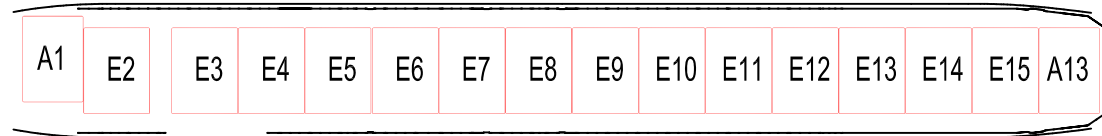

CONFIGURATION A
 22 ULDs 125" X 88" SIDE BY SIDE
 2 ULDs 88" X 125" SINGLE ROW

CONFIGURATION B
 24 ULDs 108" X 88" SIDE BY SIDE
 2 ULDs 88" X 108" SINGLE ROW

CONFIGURATION C
 11 ULDs 125" X 96" SINGLE ROW
 2 ULDs 88" X 125" SINGLE ROW

CONFIGURATION D
 17 ULDs 88" X 125" SINGLE ROW

CONFIGURATION E
 14 ULDs 96" X 125" SINGLE ROW
 2 ULDs 88" X 125" SINGLE ROW

CONFIGURATION G
 2 ULDs 88" X 125" SINGLE ROW
 1 ULD 125" X 96" SINGLE ROW
 1 ULD 188" x 96" ENGINE PALLET AND 4 ULDs 196" x 96" 16 FT PALLET
 OR 5 ULDs 196" x 96" 16 FT PALLET