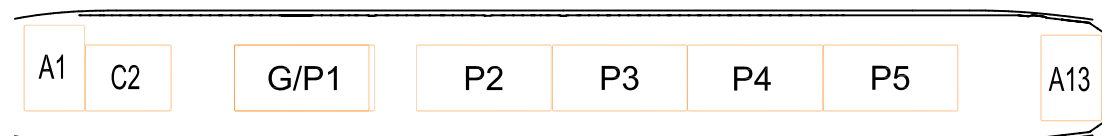

CONFIGURATION A
 22 ULDs 125" X 88" SIDE BY SIDE
 2 ULDs 88" X 125" SINGLE ROW

CONFIGURATION B
 24 ULDs 108" X 88" SIDE BY SIDE
 2 ULDs 88" X 108" SINGLE ROW

CONFIGURATION C
 11 ULDs 125" X 96" SINGLE ROW
 2 ULDs 88" X 125" SINGLE ROW

CONFIGURATION D
 17 ULDs 88" X 125" SINGLE ROW

CONFIGURATION E
 14 ULDs 96" X 125" SINGLE ROW
 2 ULDs 88" X 125" SINGLE ROW

CONFIGURATION G
 2 ULDs 88" X 125" SINGLE ROW
 1 ULD 125" X 96" SINGLE ROW
 1 ULD 188" x 96" ENGINE PALLET AND 4 ULDs 196" x 96" 16 FT PALLET
 OR 5 ULDs 196" x 96" 16 FT PALLET