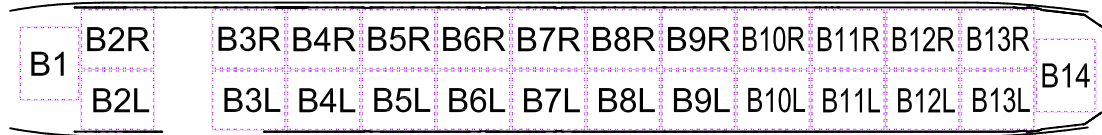

CONFIGURATION A
 22 ULDs 125" X 88" SIDE BY SIDE
 2 ULDs 88" X 125" SINGLE ROW

CONFIGURATION B
 24 ULDs 108" X 88" SIDE BY SIDE
 2 ULDs 88" X 108" SINGLE ROW

CONFIGURATION C
 11 ULDs 125" X 96" SINGLE ROW
 2 ULDs 88" X 125" SINGLE ROW

CONFIGURATION D
 17 ULDs 88" X 125" SINGLE ROW

CONFIGURATION E
 14 ULDs 96" X 125" SINGLE ROW
 2 ULDs 88" X 125" SINGLE ROW

CONFIGURATION G
 2 ULDs 88" X 125" SINGLE ROW
 1 ULD 125" X 96" SINGLE ROW
 1 ULD 188" x 96" ENGINE PALLET AND 4 ULDs 196" x 96" 16 FT PALLET
 OR 5 ULDs 196" x 96" 16 FT PALLET