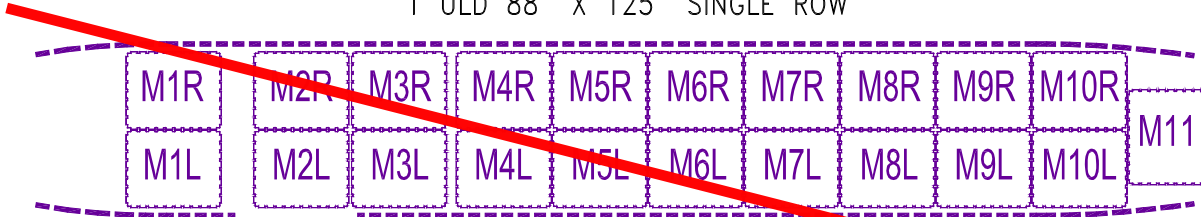

CONFIGURATION A

18 ULD's 125" X 88" SIDE BY SIDE
1 ULD 88" X 125" SINGLE ROW

Available Military Kit Installation

CONFIGURATION B

20 ULD's 108" X 88" SIDE BY SIDE
1 ULD 88" X 108" SINGLE ROW

CONFIGURATION C

9 ULD's 125" X 96" SINGLE ROW
1 ULD 88" X 125" SINGLE ROW

CONFIGURATION D

13 ULD's 88" X 125" SINGLE ROW

CONFIGURATION E

12 ULD's 96" X 125" SINGLE ROW

CONFIGURATION G

188" x 96" ENGINE PALLET
196" x 96" (16 FT)
1 ULD 88" X 125" SINGLE ROW