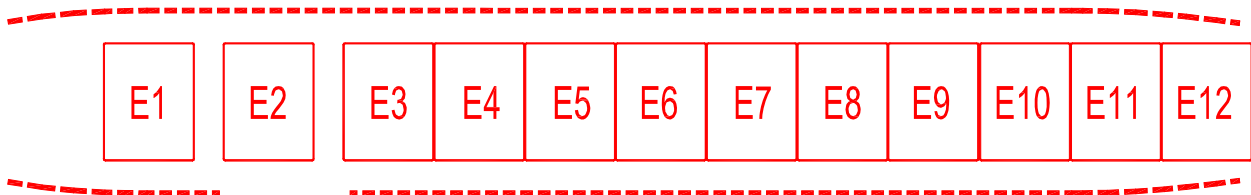

CONFIGURATION A

18 ULD's 125" X 88" SIDE BY SIDE
1 ULD 88" X 125" SINGLE ROW

Available Military Kit Installation

CONFIGURATION B

20 ULD's 108" X 88" SIDE BY SIDE
1 ULD 88" X 108" SINGLE ROW

CONFIGURATION C

9 ULD's 125" X 96" SINGLE ROW
1 ULD 88" X 125" SINGLE ROW

CONFIGURATION D

13 ULD's 88" X 125" SINGLE ROW

CONFIGURATION E

12 ULD's 96" X 125" SINGLE ROW

CONFIGURATION G

188" x 96" ENGINE PALLET
196" x 96" (16 FT)
1 ULD 88" X 125" SINGLE ROW