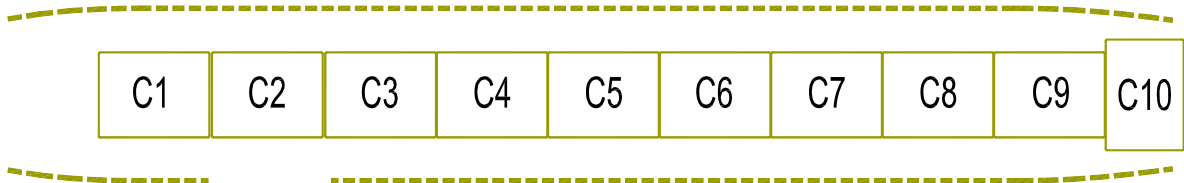

CONFIGURATION A

18 ULD's 125" X 88" SIDE BY SIDE
1 ULD 88" X 125" SINGLE ROW

Available Military Kit Installation

CONFIGURATION B

20 ULD's 108" X 88" SIDE BY SIDE
1 ULD 88" X 108" SINGLE ROW

CONFIGURATION C

9 ULD's 125" X 96" SINGLE ROW
1 ULD 88" X 125" SINGLE ROW

CONFIGURATION D

13 ULD's 88" X 125" SINGLE ROW

CONFIGURATION E

12 ULD's 96" X 125" SINGLE ROW

CONFIGURATION G

188" x 96" ENGINE PALLET
196" x 96" (16 FT)
1 ULD 88" X 125" SINGLE ROW