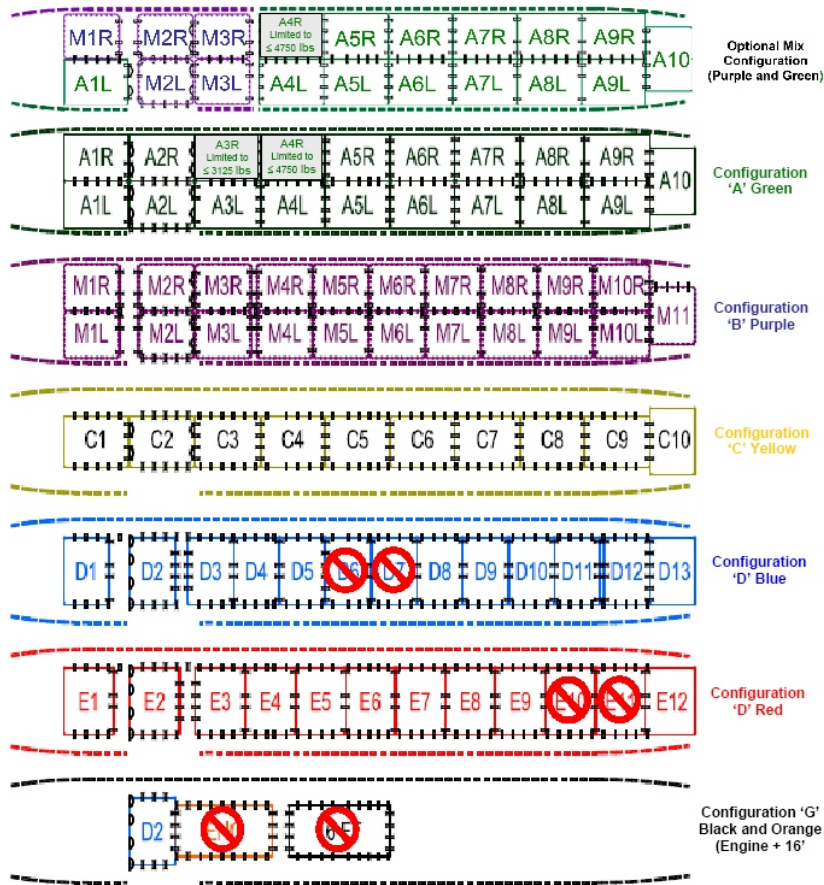

ABX RAPID CHANGE - Configuration RC1

ABX RAPID CHANGE - Configuration RC2