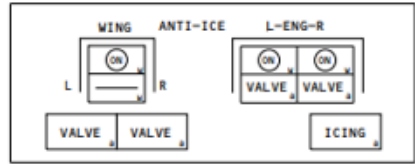

This config is considered "ADVISORY" in the Aircraft Configuration List (i.e., **767AX**): ¶

¶

.. WING AND ENGINE ANTI-ICE CONTROL PANEL, M10397 ¶