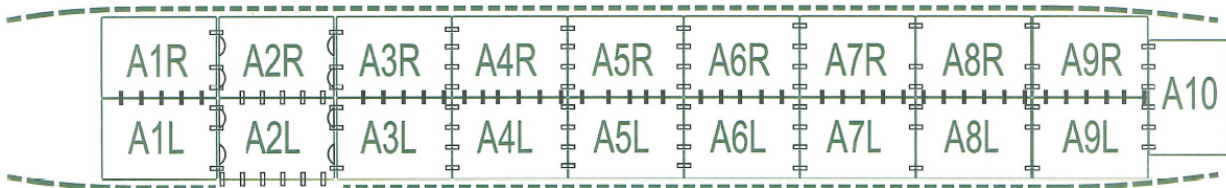

ABX Air Aircraft N797AX & N798AX

Configuration A (Green) 18 - 125x88, 1 - 88x125 **NO RESTRICTIONS**

Configuration B (Purple) 20 - 108x88, 1 - 88x108 **M4R - MAX WEIGHT 4104 lbs**

Configuration C (Yellow) 9 - 125x96, 1 - 88x125 **NO RESTRICTIONS**

Configuration D (Blue) 13 - 88x125 **ALL POSITIONS VOID**

Configuration E (Red) 12 - 125x96 **E10 & E11 VOID**

Configurations G (Black & Orange) 1 - Eng Pallet & Stand, 1 - 16 ft Pallet, 1 - 88x125 **ALL POSITIONS VOID**