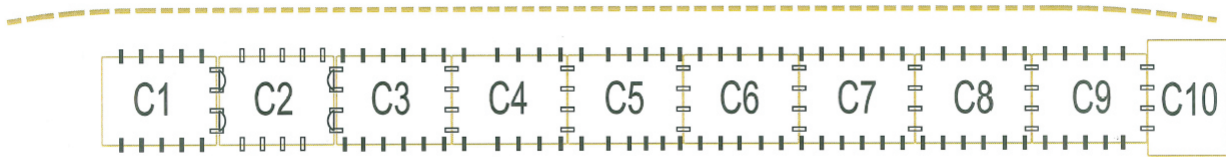

ABX Air Aircraft N797AX & N798AX

Configuration A (Green) 18 - 125x88, 1 - 88x125 **NO RESTRICTIONS**

Configuration B (Purple) 20 - 108x88, 1 - 88x108 **M4R - MAX WEIGHT 4104 lbs**

Configuration C (Yellow) 9 - 125x96, 1 - 88x125 **NO RESTRICTIONS**

Configuration D (Blue) 13 - 88x125 **ALL POSITIONS VOID**

Configuration E (Red) 12 - 125x96 **E10 & E11 VOID**

Configurations G (Black & Orange) 1 - Eng Pallet & Stand, 1 - 16 ft Pallet, 1 - 88x125 **ALL POSITIONS VOID**