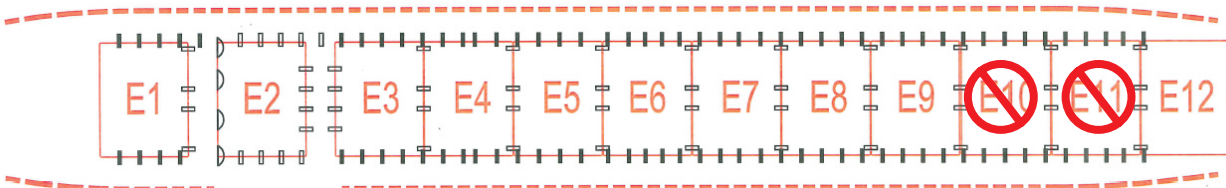

ABX Air Aircraft N797AX & N798AX

Configuration A (Green) 18 - 125x88, 1 - 88x125 **NO RESTRICTIONS**

Configuration B (Purple) 20 - 108x88, 1 - 88x108 **M4R - MAX WEIGHT 4104 lbs**

Configuration C (Yellow) 9 - 125x96, 1 - 88x125 **NO RESTRICTIONS**

Configuration D (Blue) 13 - 88x125 **ALL POSITIONS VOID**

Configuration E (Red) 12 - 125x96 **E10 & E11 VOID**

Configurations G (Black & Orange) 1 - Eng Pallet & Stand, 1 - 16 ft Pallet, 1 - 88x125 **ALL POSITIONS VOID**