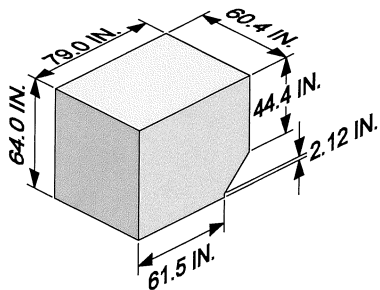

Size Code K

ULD DIMENSIONS

LD-1

LATERAL POSITION

LD-3

Size Code P

ULD DIMENSIONS	LATERAL POSITION
<p>LD-2</p> 	 <p>REAR VIEW</p>

Size Code Q

ULD DIMENSIONS	LATERAL POSITION
<p>LD-4</p> 	 <p>REAR VIEW</p>
<p>LD-8</p> 	 <p>REAR VIEW</p>

Size Code A

ULD DIMENSIONS

LATERAL POSITION

P1

LD-7

Contoured

UNIT LOAD DEVICES - LOWER DECK (Continued)

ULD DIMENSIONS

LATERAL POSITION

LD-9

Contoured

Size Code M

ULD DIMENSIONS

LATERAL POSITION

P6

Size Code L

ULD DIMENSIONS

LD-5
LD-11

LATERAL POSITION

LD-10

Half
Pallet