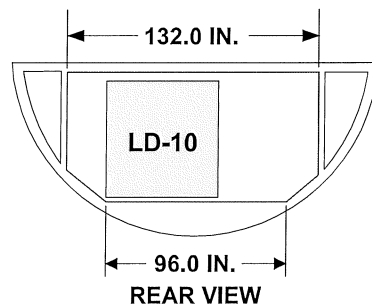

Size Code K

ULD DIMENSIONS

LD-1

LATERAL POSITION

LD-3

Size Code P

ULD DIMENSIONS	LATERAL POSITION
<p>LD-2</p> 	 <p>REAR VIEW</p>

Size Code Q

ULD DIMENSIONS	LATERAL POSITION
<p>LD-4</p> 	 <p>REAR VIEW</p>
<p>LD-8</p> 	 <p>REAR VIEW</p>

Size Code A

ULD DIMENSIONS

LATERAL POSITION

P1

LD-7

Contoured

UNIT LOAD DEVICES - LOWER DECK (Continued)

ULD DIMENSIONS

LATERAL POSITION

LD-9

Contoured

Size Code M

ULD DIMENSIONS

LATERAL POSITION

P6

Size Code L

ULD DIMENSIONS

LD-5
LD-11

LATERAL POSITION

LD-10

Half
Pallet