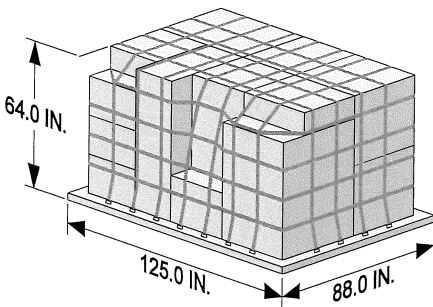

Size Code K

ULD DIMENSIONS

LD-1

LATERAL POSITION

LD-3

Size Code P

ULD DIMENSIONS	LATERAL POSITION
<p>LD-2</p> 	 <p>REAR VIEW</p>

Size Code Q

ULD DIMENSIONS	LATERAL POSITION
<p>LD-4</p> 	 <p>REAR VIEW</p>
<p>LD-8</p> 	 <p>REAR VIEW</p>

Size Code A

ULD DIMENSIONS

LATERAL POSITION

P1

LD-7

Contoured

UNIT LOAD DEVICES - LOWER DECK (Continued)

ULD DIMENSIONS

LATERAL POSITION

LD-9

Contoured

Size Code M

ULD DIMENSIONS

LATERAL POSITION

P6

Size Code L

ULD DIMENSIONS

LD-5
LD-11

LATERAL POSITION

LD-10

Half
Pallet