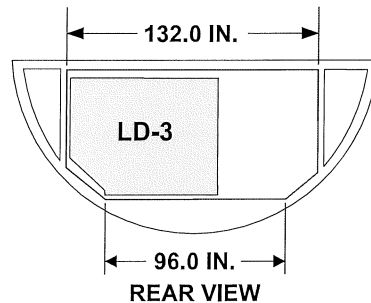

Size Code K

ULD DIMENSIONS

LD-1

LATERAL POSITION

LD-3

Size Code P

ULD DIMENSIONS	LATERAL POSITION
<p>LD-2</p> 	 <p>REAR VIEW</p>

Size Code Q

ULD DIMENSIONS	LATERAL POSITION
<p>LD-4</p> 	 <p>REAR VIEW</p>
<p>LD-8</p> 	 <p>REAR VIEW</p>

Size Code A

ULD DIMENSIONS

LATERAL POSITION

P1

LD-7

Contoured

UNIT LOAD DEVICES - LOWER DECK (Continued)

ULD DIMENSIONS

LATERAL POSITION

LD-9

Contoured

Size Code M

ULD DIMENSIONS

LATERAL POSITION

P6

Size Code L

ULD DIMENSIONS

LD-5
LD-11

LATERAL POSITION

LD-10

Half
Pallet