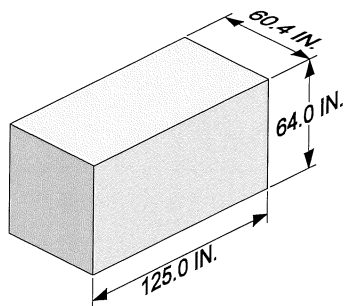

ULD DIMENSIONS	LATERAL POSITION
<p>LD-4</p> 	 <p>REAR VIEW</p>
<p>LD-8</p> 	 <p>REAR VIEW</p>

Size Code A

ULD DIMENSIONS

LATERAL POSITION

P1

LD-7

Contoured

UNIT LOAD DEVICES - LOWER DECK (Continued)

ULD DIMENSIONS

LATERAL POSITION

LD-9

Contoured

Size Code M

ULD DIMENSIONS

LATERAL POSITION

P6

Size Code L

ULD DIMENSIONS

LD-5
LD-11

LATERAL POSITION

LD-10

Half
Pallet