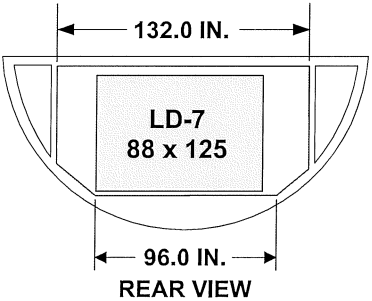

Size Code K

ULD DIMENSIONS

LD-1

LATERAL POSITION

LD-3

Size Code P

ULD DIMENSIONS	LATERAL POSITION
<p>LD-2</p> 	 <p>REAR VIEW</p>

Size Code Q

ULD DIMENSIONS	LATERAL POSITION
<p>LD-4</p> 	 <p>REAR VIEW</p>
<p>LD-8</p> 	 <p>REAR VIEW</p>

Size Code A

ULD DIMENSIONS

LATERAL POSITION

P1

LD-7

Contoured

UNIT LOAD DEVICES - LOWER DECK (Continued)

ULD DIMENSIONS

LATERAL POSITION

LD-9

Contoured

Size Code M

ULD DIMENSIONS

LATERAL POSITION

P6

Size Code L

ULD DIMENSIONS

LD-5
LD-11

LATERAL POSITION

LD-10

Half
Pallet