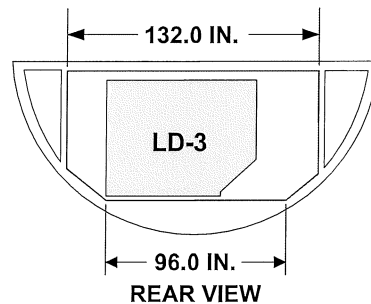

Size Code K

ULD DIMENSIONS

LD-1

LATERAL POSITION

LD-3

Size Code P

ULD DIMENSIONS	LATERAL POSITION
<p>LD-2</p> 	 <p>REAR VIEW</p>

Size Code Q

ULD DIMENSIONS	LATERAL POSITION
<p>LD-4</p> 	 <p>REAR VIEW</p>
<p>LD-8</p> 	 <p>REAR VIEW</p>

Size Code A

ULD DIMENSIONS

LATERAL POSITION

P1

LD-7

Contoured

UNIT LOAD DEVICES - LOWER DECK (Continued)

ULD DIMENSIONS

LATERAL POSITION

LD-9

Contoured

Size Code M

ULD DIMENSIONS

LATERAL POSITION

P6

Size Code L

ULD DIMENSIONS

LD-5
LD-11

LATERAL POSITION

LD-10

Half
Pallet