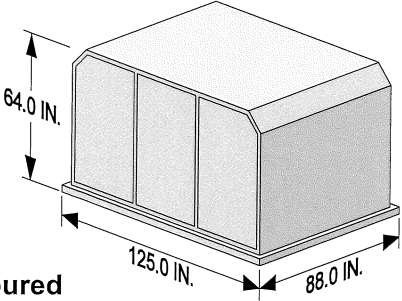

Size Code K

ULD DIMENSIONS

LD-1

LATERAL POSITION

LD-3

Size Code P

ULD DIMENSIONS	LATERAL POSITION
<p>LD-2</p> 	 <p>REAR VIEW</p>

Size Code Q

ULD DIMENSIONS	LATERAL POSITION
<p>LD-4</p> 	 <p>REAR VIEW</p>
<p>LD-8</p> 	 <p>REAR VIEW</p>

Size Code A

ULD DIMENSIONS

LATERAL POSITION

P1

LD-7

Contoured

UNIT LOAD DEVICES - LOWER DECK (Continued)

ULD DIMENSIONS

LATERAL POSITION

LD-9

Contoured

Size Code M

ULD DIMENSIONS

LATERAL POSITION

P6

Size Code L

ULD DIMENSIONS

LD-5
LD-11

LATERAL POSITION

LD-10

Half
Pallet