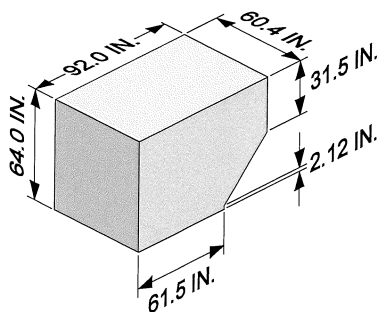

Size Code K

ULD DIMENSIONS

LD-1

LATERAL POSITION

LD-3

Size Code P

ULD DIMENSIONS	LATERAL POSITION
<p>LD-2</p> 	 <p>REAR VIEW</p>

Size Code Q

ULD DIMENSIONS	LATERAL POSITION
<p>LD-4</p> 	 <p>REAR VIEW</p>
<p>LD-8</p> 	 <p>REAR VIEW</p>

Size Code A

ULD DIMENSIONS

LATERAL POSITION

P1

LD-7

Contoured

UNIT LOAD DEVICES - LOWER DECK (Continued)

ULD DIMENSIONS

LATERAL POSITION

LD-9

Contoured

Size Code M

ULD DIMENSIONS

LATERAL POSITION

P6

Size Code L

ULD DIMENSIONS

LD-5
LD-11

LATERAL POSITION

LD-10

Half
Pallet