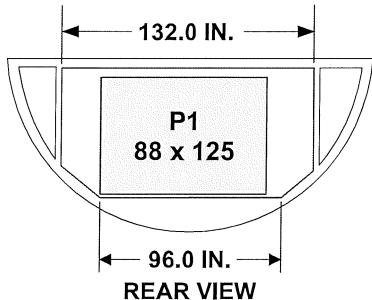

Size Code K

ULD DIMENSIONS

LD-1

LATERAL POSITION

LD-3

Size Code P

ULD DIMENSIONS	LATERAL POSITION
<p>LD-2</p> 	 <p>REAR VIEW</p>

Size Code Q

ULD DIMENSIONS	LATERAL POSITION
<p>LD-4</p> 	 <p>REAR VIEW</p>
<p>LD-8</p> 	 <p>REAR VIEW</p>

Size Code A

ULD DIMENSIONS

LATERAL POSITION

P1

LD-7

Contoured

UNIT LOAD DEVICES - LOWER DECK (Continued)

ULD DIMENSIONS

LATERAL POSITION

LD-9

Contoured

Size Code M

ULD DIMENSIONS

LATERAL POSITION

P6

Size Code L

ULD DIMENSIONS

LD-5
LD-11

LATERAL POSITION

LD-10

Half
Pallet