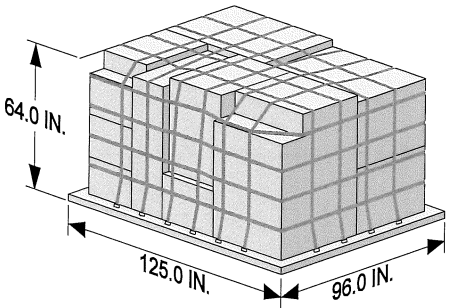

ULD DIMENSIONS	LATERAL POSITION
<p>LD-4</p> 	 <p>REAR VIEW</p>
<p>LD-8</p> 	 <p>REAR VIEW</p>

Size Code A

ULD DIMENSIONS

LATERAL POSITION

P1

LD-7

Contoured

UNIT LOAD DEVICES - LOWER DECK (Continued)

ULD DIMENSIONS

LATERAL POSITION

LD-9

Contoured

Size Code M

ULD DIMENSIONS

LATERAL POSITION

P6

Size Code L

ULD DIMENSIONS

LD-5
LD-11

LATERAL POSITION

LD-10

Half
Pallet