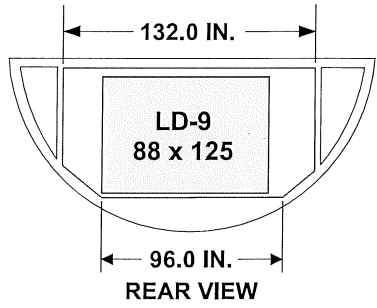

Size Code K

ULD DIMENSIONS

LD-1

LATERAL POSITION

LD-3

Size Code P

ULD DIMENSIONS	LATERAL POSITION
<p>LD-2</p> 	 <p>REAR VIEW</p>

Size Code Q

ULD DIMENSIONS	LATERAL POSITION
<p>LD-4</p> 	 <p>REAR VIEW</p>
<p>LD-8</p> 	 <p>REAR VIEW</p>

Size Code A

ULD DIMENSIONS

LATERAL POSITION

P1

LD-7

Contoured

UNIT LOAD DEVICES - LOWER DECK (Continued)

ULD DIMENSIONS

LATERAL POSITION

LD-9

Contoured

Size Code M

ULD DIMENSIONS

LATERAL POSITION

P6

Size Code L

ULD DIMENSIONS

LD-5
LD-11

LATERAL POSITION

LD-10

Half
Pallet