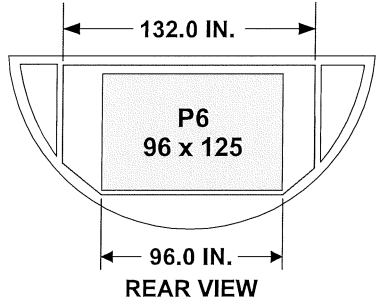

Size Code K

ULD DIMENSIONS

LD-1

LATERAL POSITION

LD-3

Size Code P

ULD DIMENSIONS	LATERAL POSITION
<p>LD-2</p> 	 <p>REAR VIEW</p>

Size Code Q

ULD DIMENSIONS	LATERAL POSITION
<p>LD-4</p> 	 <p>REAR VIEW</p>
<p>LD-8</p> 	 <p>REAR VIEW</p>

Size Code A

ULD DIMENSIONS

LATERAL POSITION

P1

LD-7

Contoured

UNIT LOAD DEVICES - LOWER DECK (Continued)

ULD DIMENSIONS

LATERAL POSITION

LD-9

Contoured

Size Code M

ULD DIMENSIONS

LATERAL POSITION

P6

Size Code L

ULD DIMENSIONS

LD-5
LD-11

LATERAL POSITION

LD-10

Half
Pallet