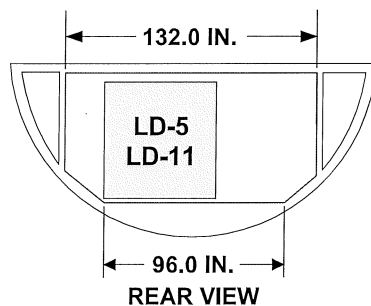

Size Code K

ULD DIMENSIONS

LD-1

LATERAL POSITION

LD-3

Size Code P

ULD DIMENSIONS	LATERAL POSITION
<p>LD-2</p> 	 <p>REAR VIEW</p>

Size Code Q

ULD DIMENSIONS	LATERAL POSITION
<p>LD-4</p> 	 <p>REAR VIEW</p>
<p>LD-8</p> 	 <p>REAR VIEW</p>

Size Code A

ULD DIMENSIONS

LATERAL POSITION

P1

LD-7

Contoured

UNIT LOAD DEVICES - LOWER DECK (Continued)

ULD DIMENSIONS

LATERAL POSITION

LD-9

Contoured

Size Code M

ULD DIMENSIONS

LATERAL POSITION

P6

Size Code L

ULD DIMENSIONS

LD-5
LD-11

LATERAL POSITION

LD-10

Half
Pallet