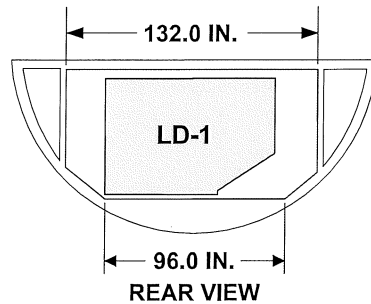

Size Code K

ULD DIMENSIONS

LD-1

LATERAL POSITION

LD-3

Size Code P

ULD DIMENSIONS	LATERAL POSITION
<p>LD-2</p> 	 <p>REAR VIEW</p>

Size Code Q

ULD DIMENSIONS	LATERAL POSITION
<p>LD-4</p> 	 <p>REAR VIEW</p>
<p>LD-8</p> 	 <p>REAR VIEW</p>

Size Code A

ULD DIMENSIONS

LATERAL POSITION

P1

LD-7

Contoured

UNIT LOAD DEVICES - LOWER DECK (Continued)

ULD DIMENSIONS

LATERAL POSITION

LD-9

Contoured

Size Code M

ULD DIMENSIONS

LATERAL POSITION

P6

Size Code L

ULD DIMENSIONS

LD-5
LD-11

LATERAL POSITION

LD-10

Half
Pallet