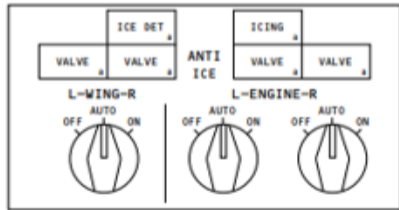

This config is considered "PRIMARY" in the Aircraft Configuration List (i.e., 220CY): ¶

.. WING AND ENGINE ANTI-ICE CONTROL PANEL, M10397 ¶