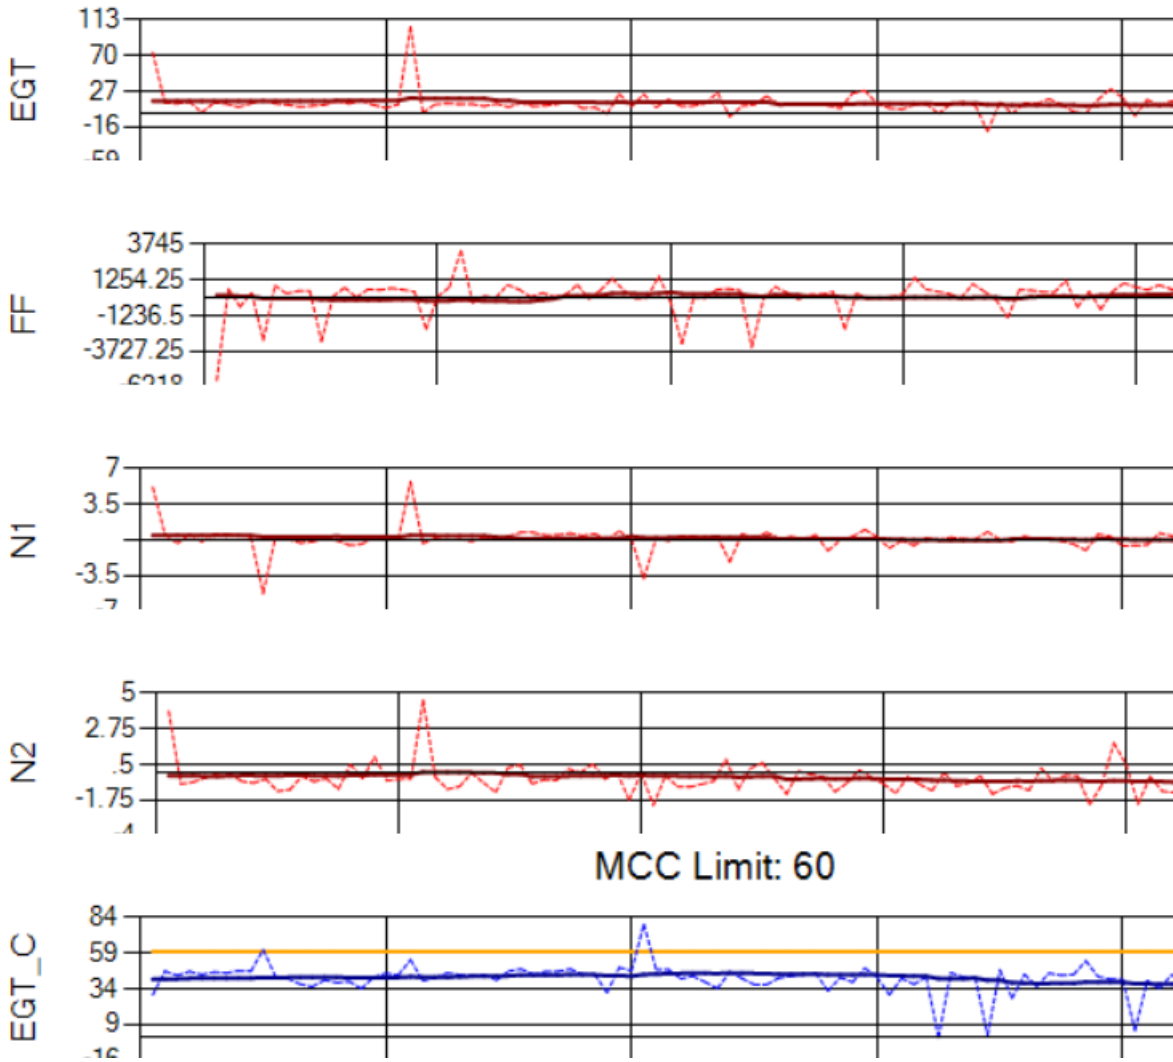

Gas Path View

Ship: N219CY Engine 1: 717629

Gas Path View

Ship: N219CY Engine 2: 727906

Gas Path View

Ship: N220CY Engine 1: 727979

Gas Path View

Ship: N220CY Engine 2: 724351

Gas Path View

Ship: N226CY Engine 1: 724115

Gas Path View

Ship: N226CY Engine 2: 727972