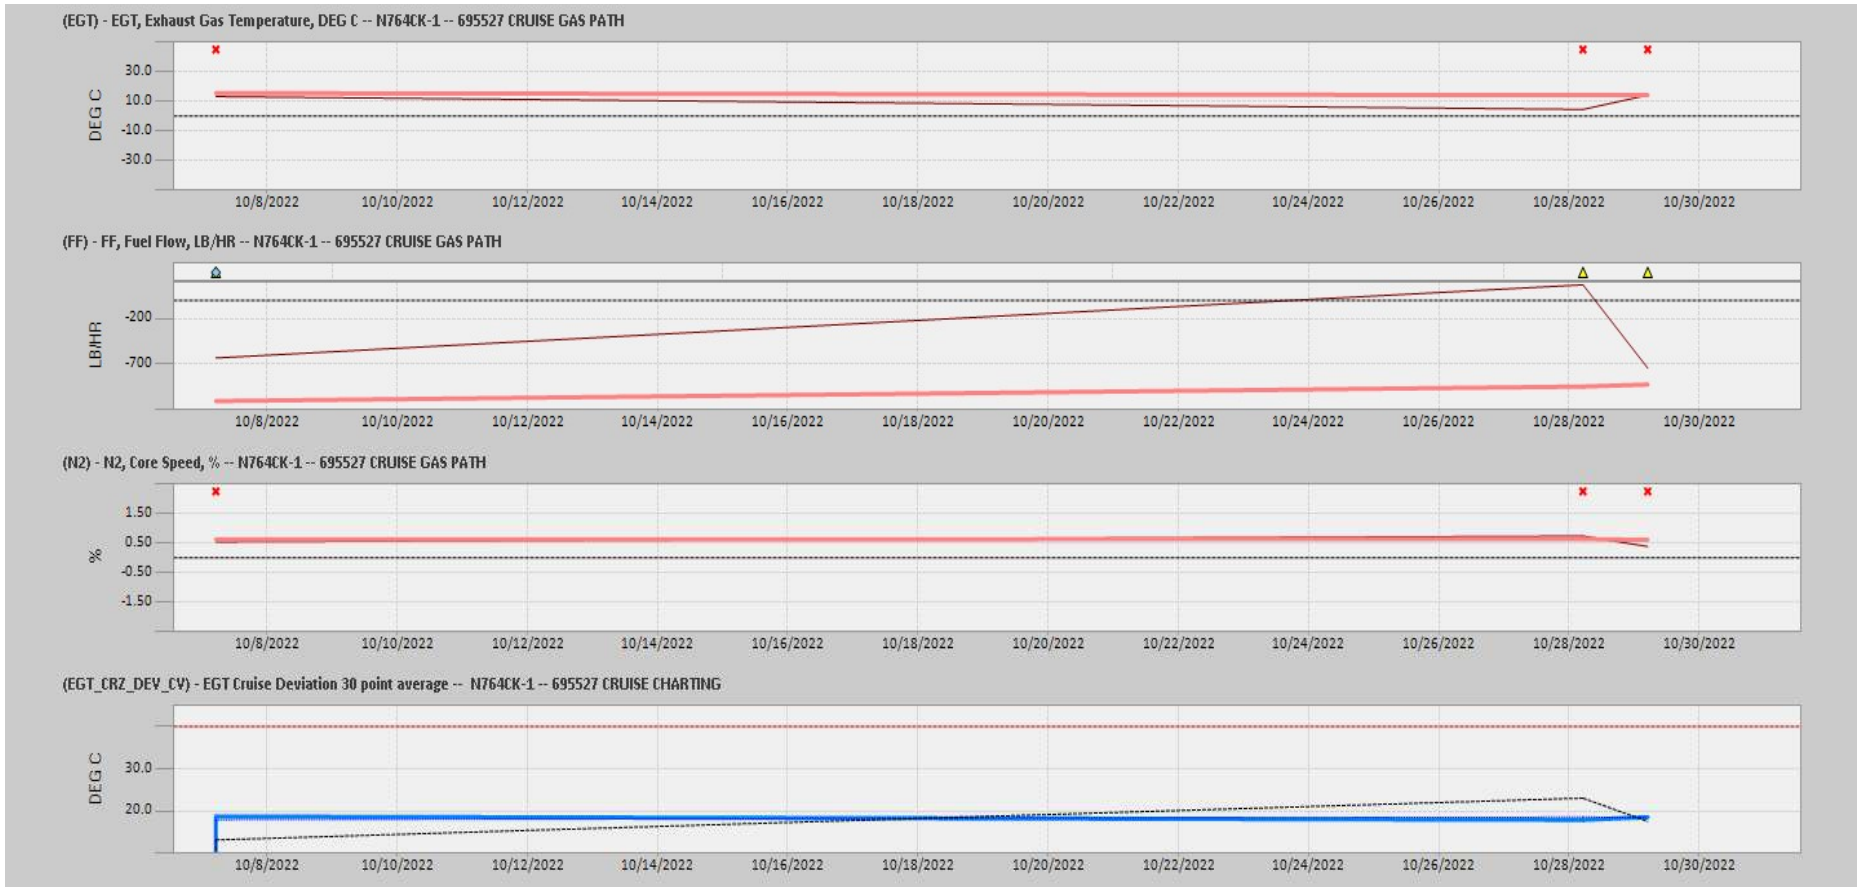

Gas Path View

Ship: N750AX Engine 1: 580223

Gas Path View

Ship: N764CK Engine 1: 695527

Gas Path View

Ship: N764CK Engine 2: 695589