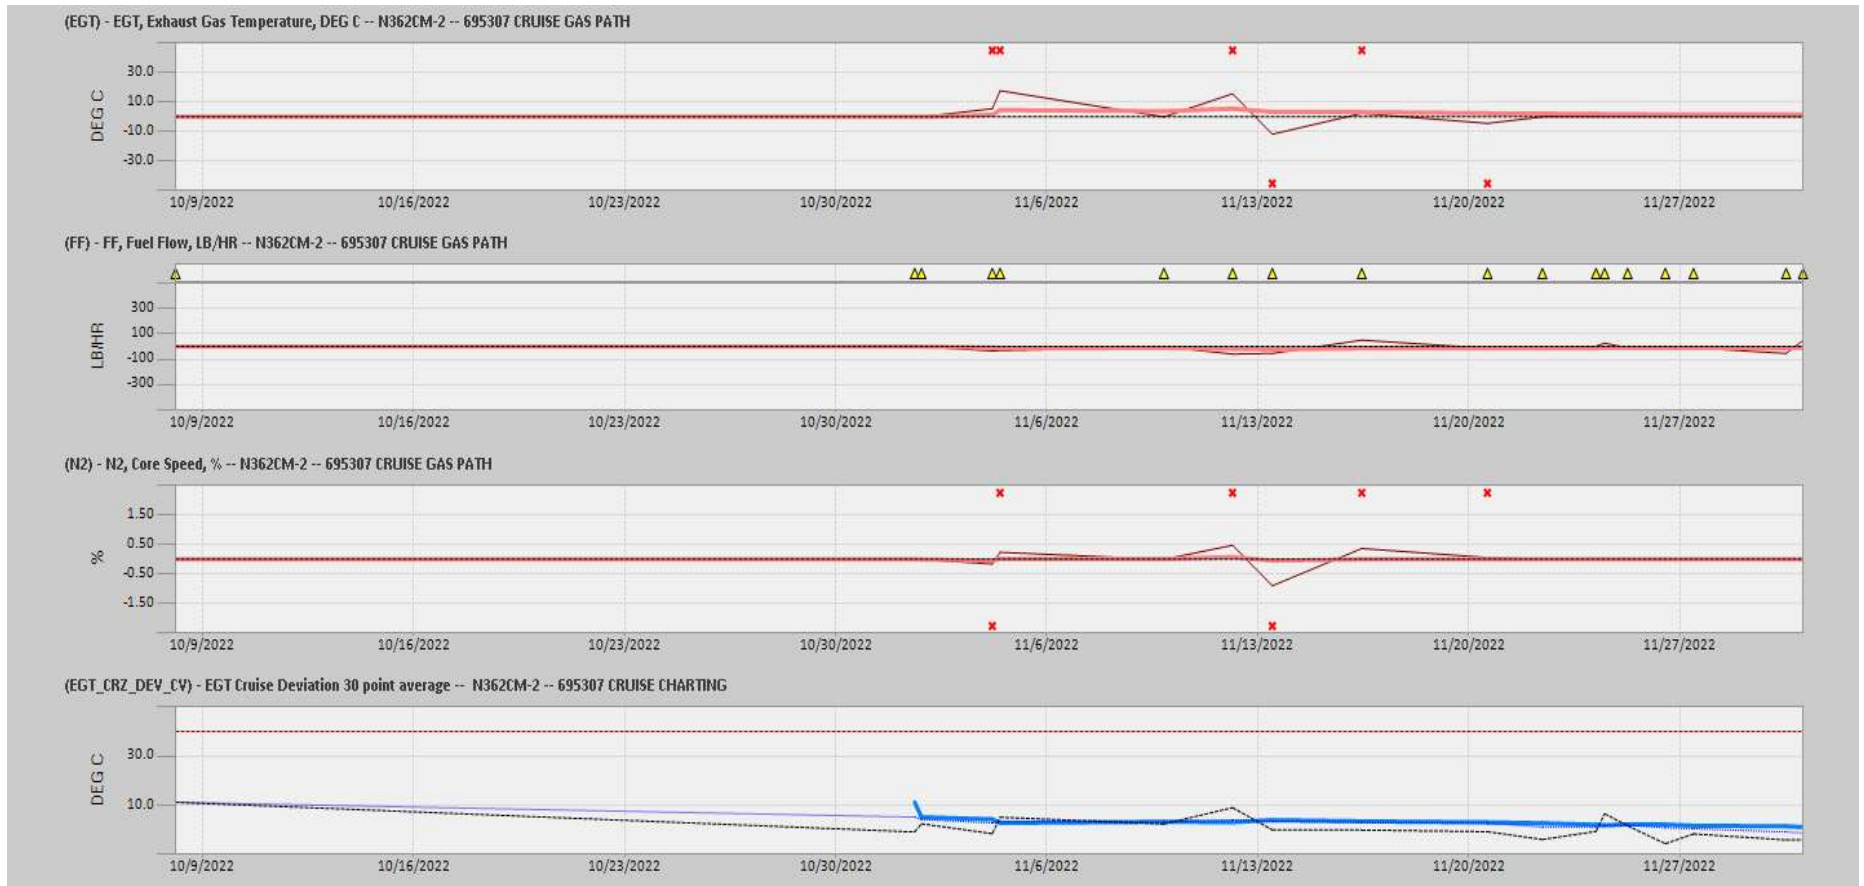

# Gas Path View

Ship: N362CM Engine 2: 695307

# Gas Path View

Ship: N749AX Engine 2: 580339

# Gas Path View

Ship: N750AX Engine 1: 580223

# Gas Path View

Ship: N764CK Engine 2: 695589