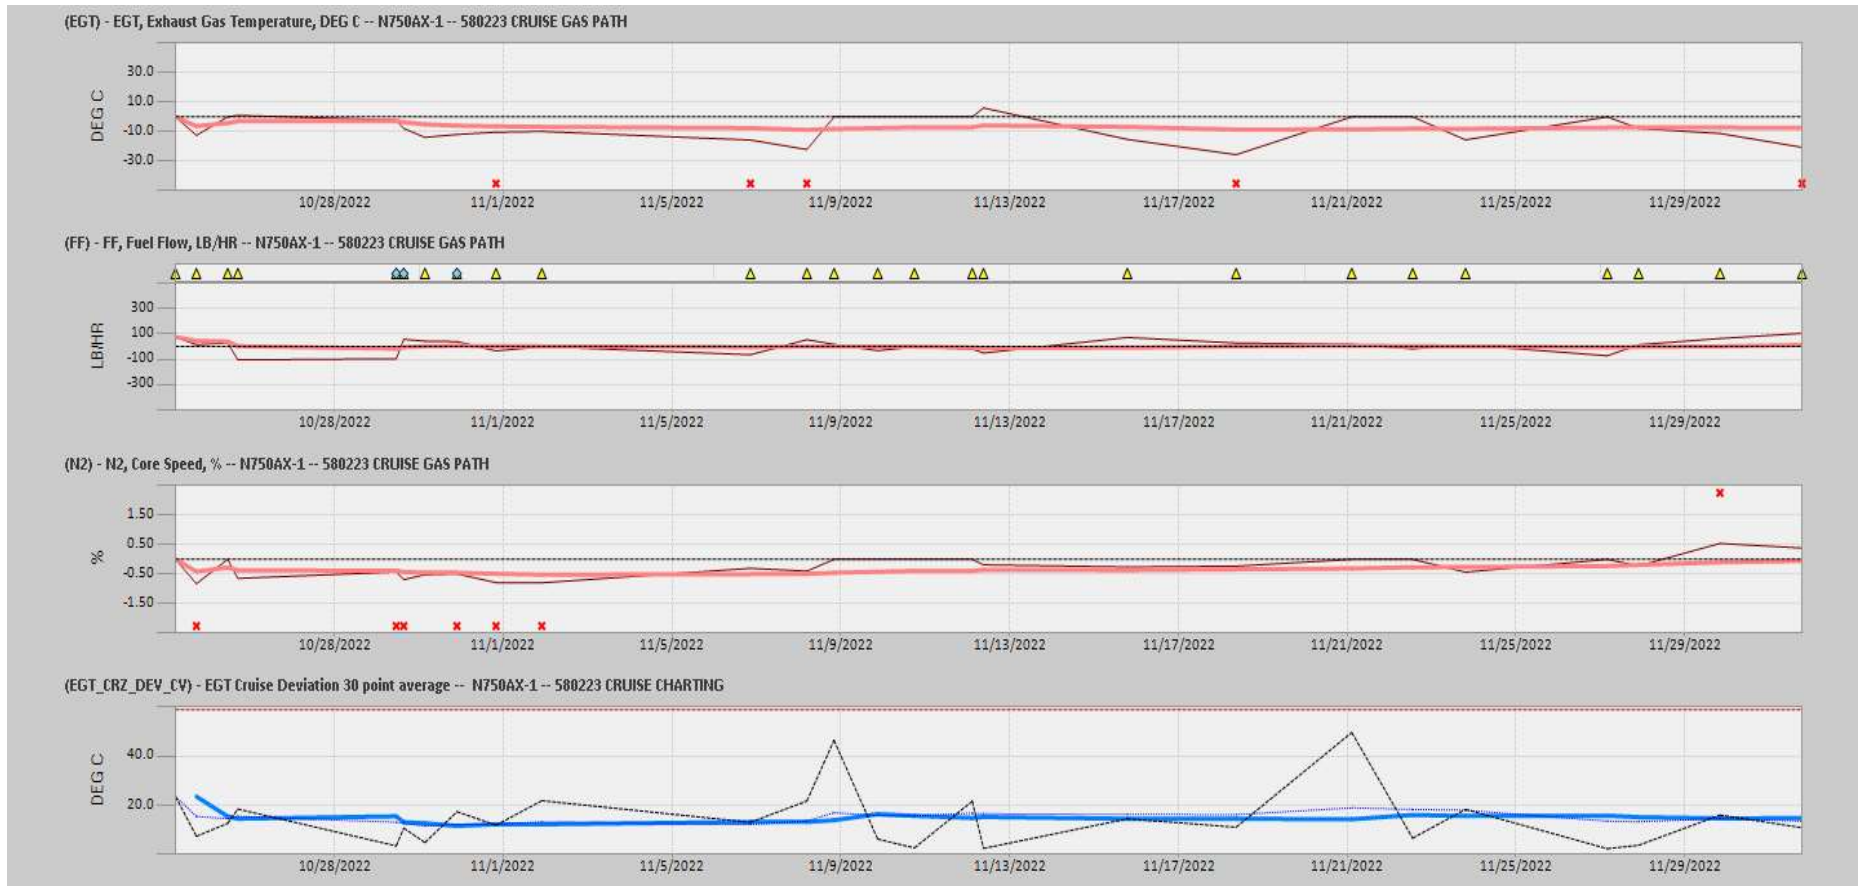

# Gas Path View

Ship: N362CM Engine 2: 695307

# Gas Path View

Ship: N749AX Engine 2: 580339

# Gas Path View

Ship: N750AX Engine 1: 580223

# Gas Path View

Ship: N764CK Engine 2: 695589