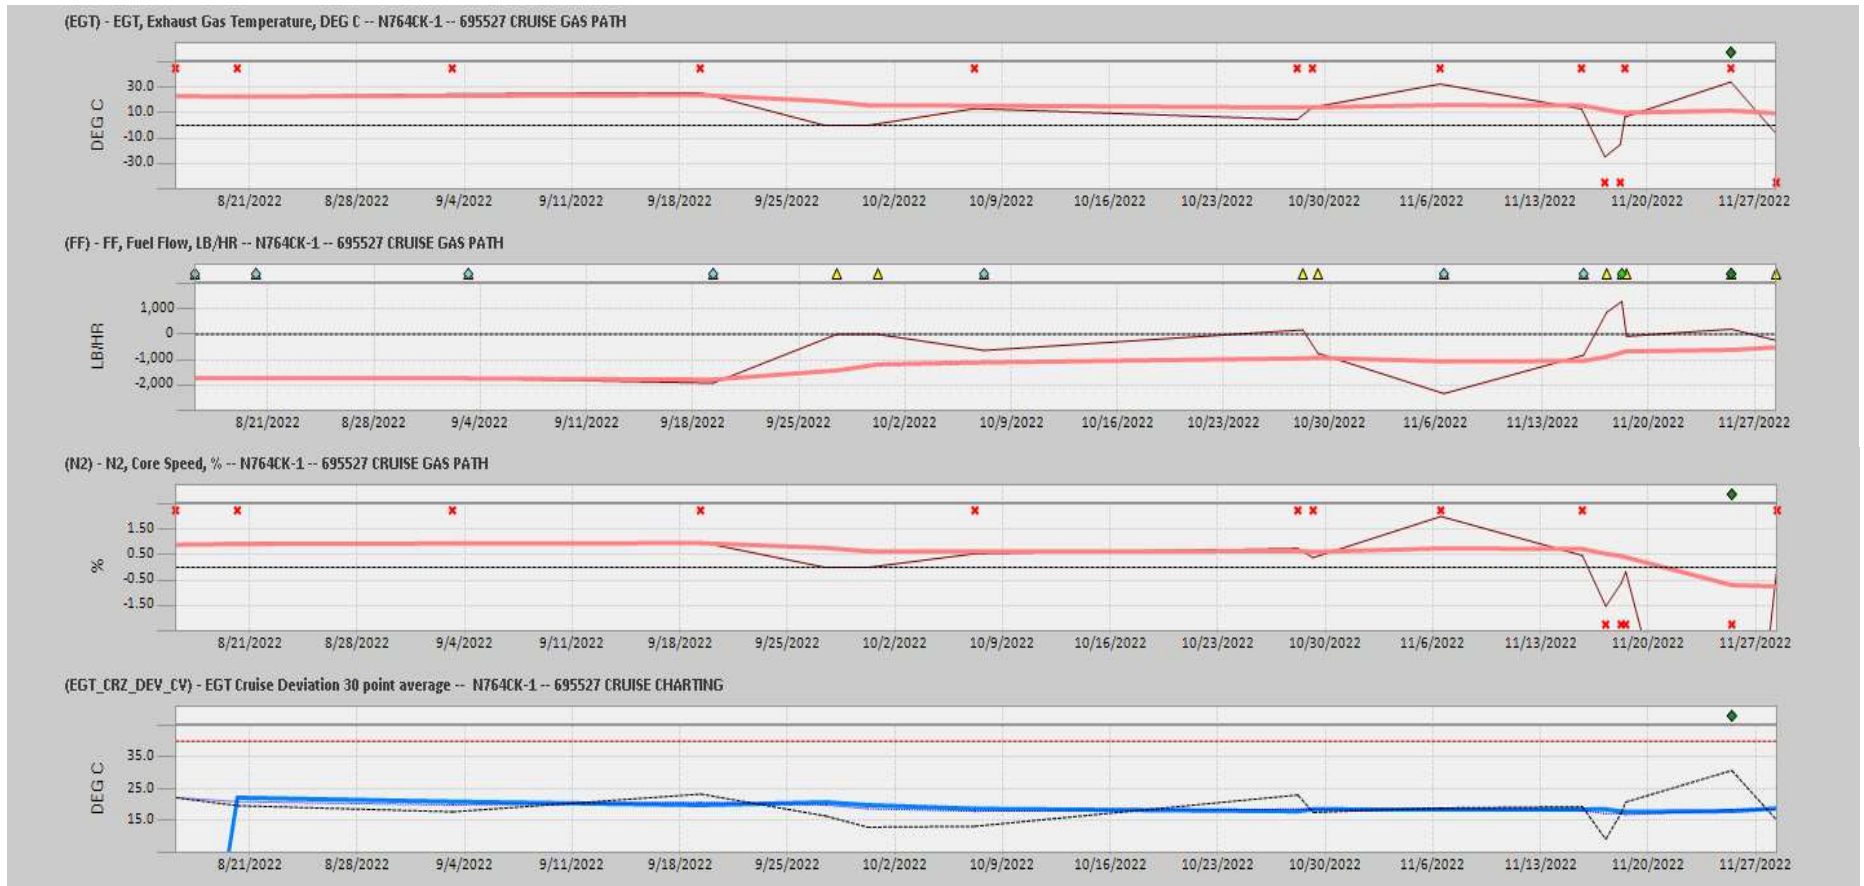

# Gas Path View

Ship: N760CK Engine 2: 702334

# Gas Path View

Ship: N764CK Engine 1: 695527

# Gas Path View

Ship: N764CK Engine 2: 695589