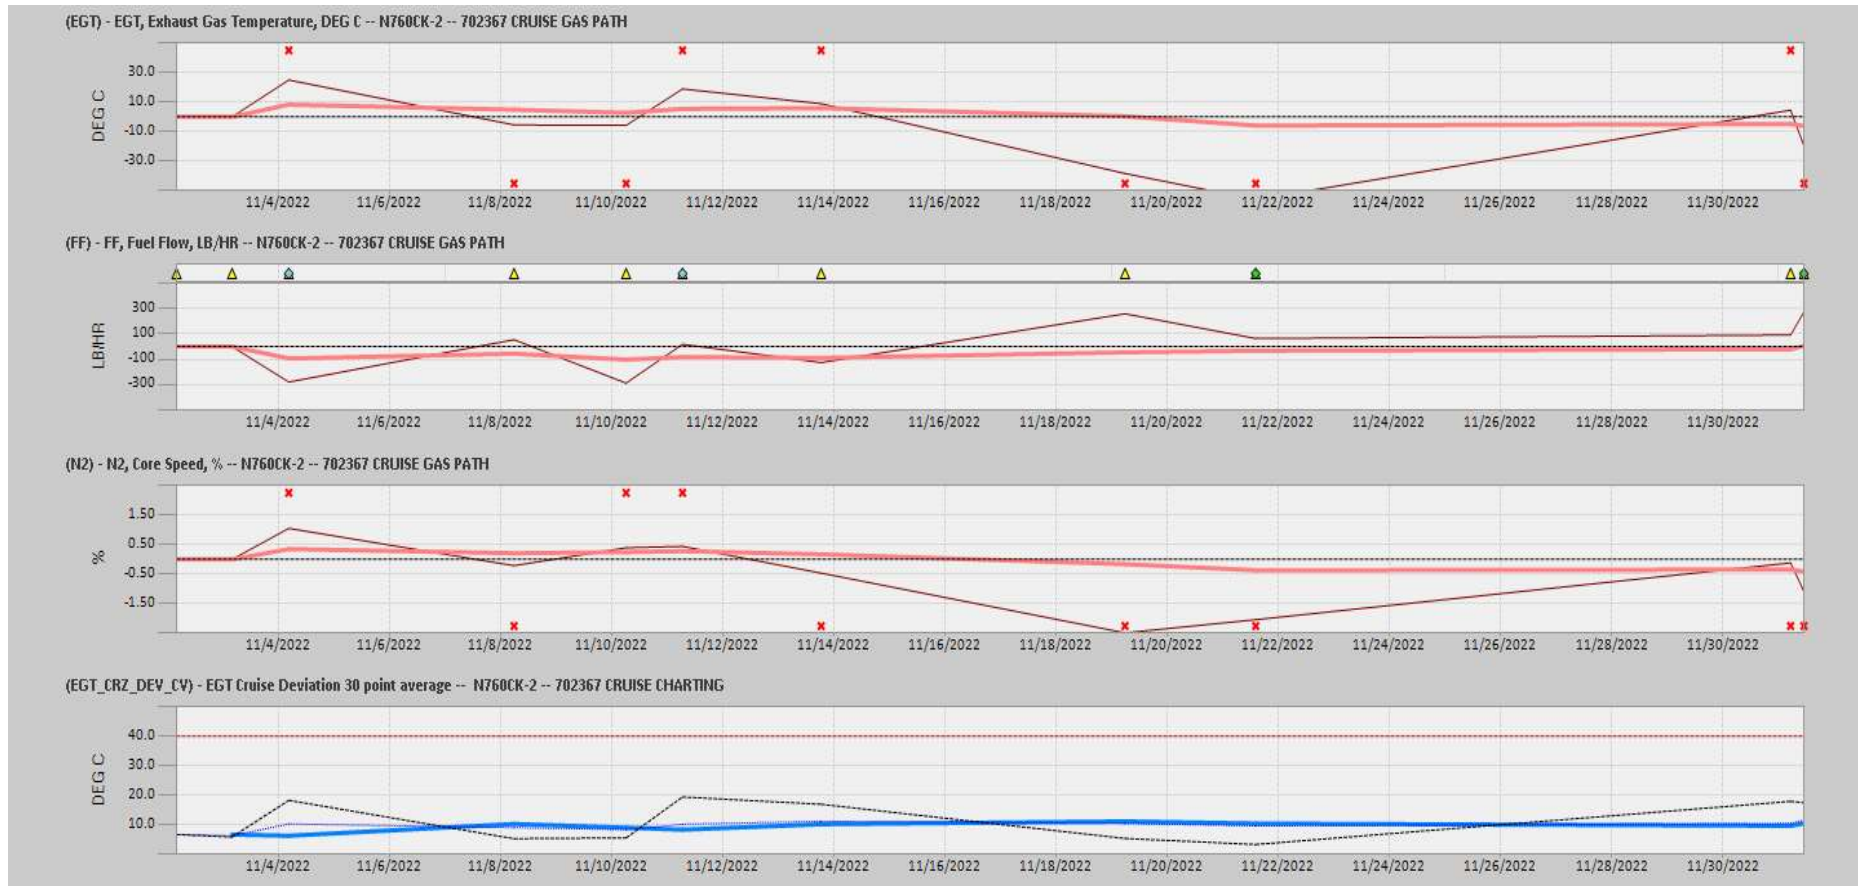

# Gas Path View

Ship: N760CK Engine 1: 702167

# Gas Path View

Ship: N760CK Engine 2: 702334

# Gas Path View

Ship: N764CK Engine 1: 695527

# Gas Path View

Ship: N764CK Engine 2: 695589