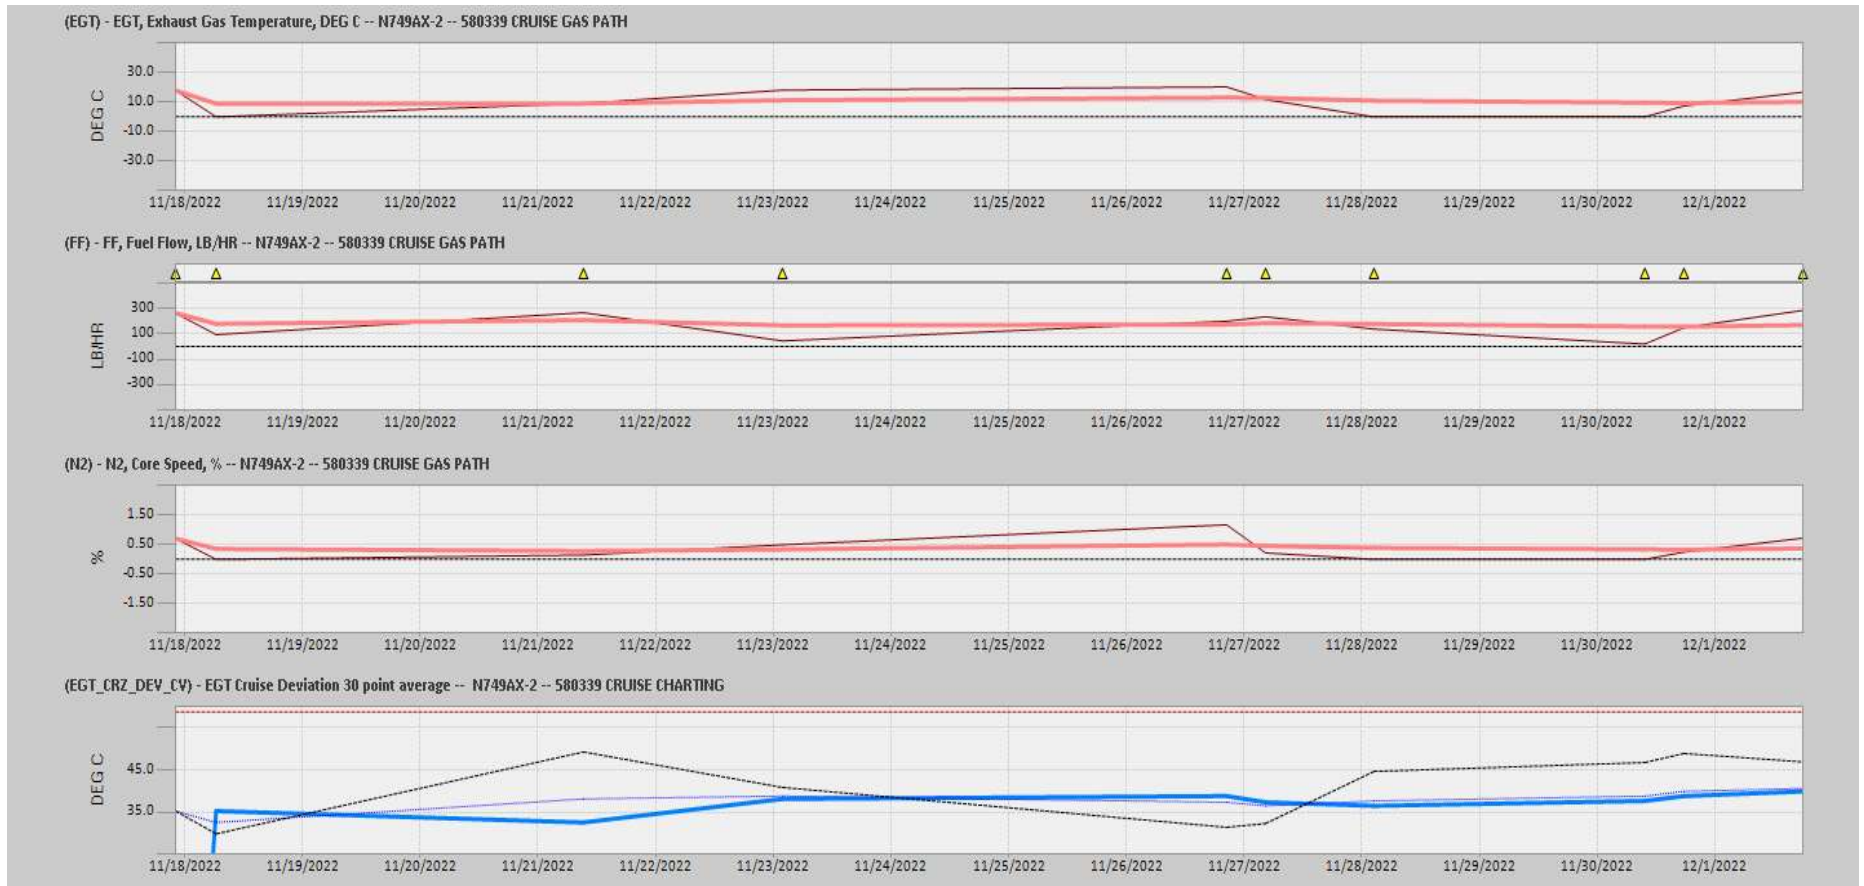

# Gas Path View

Ship: N362CM Engine 2: 695307

# Gas Path View

Ship: N749AX Engine 2: 580339

# Gas Path View

Ship: N750AX Engine 1: 580223

# Gas Path View

Ship: N764CK Engine 2: 695589