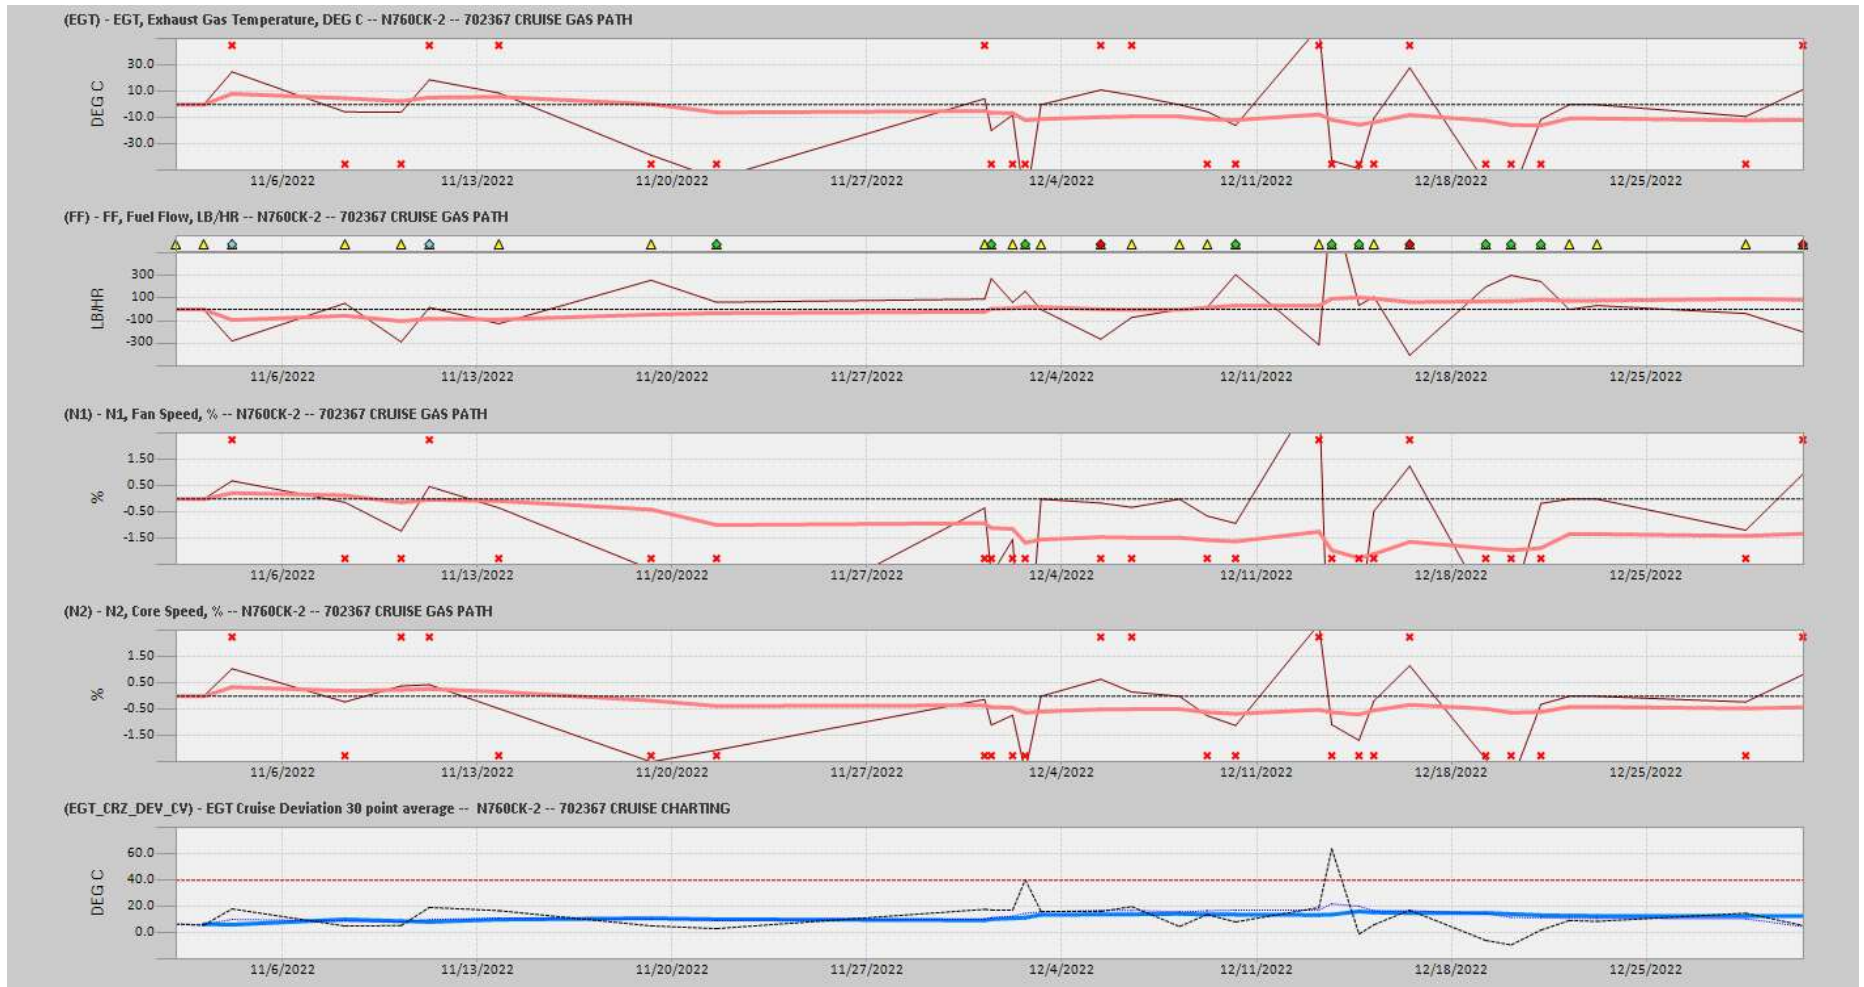

Gas Path View

Ship: N749AX Engine 2: 580339

Gas Path View

Ship: N760CK Engine 1: 702167

Gas Path View

Ship: N760CK Engine 2: 702334

Gas Path View

Ship: N764CK Engine 1: 695527

Gas Path View

Ship: N764CK Engine 2: 695589

Gas Path View

Ship: N768AX Engine 1: 580351