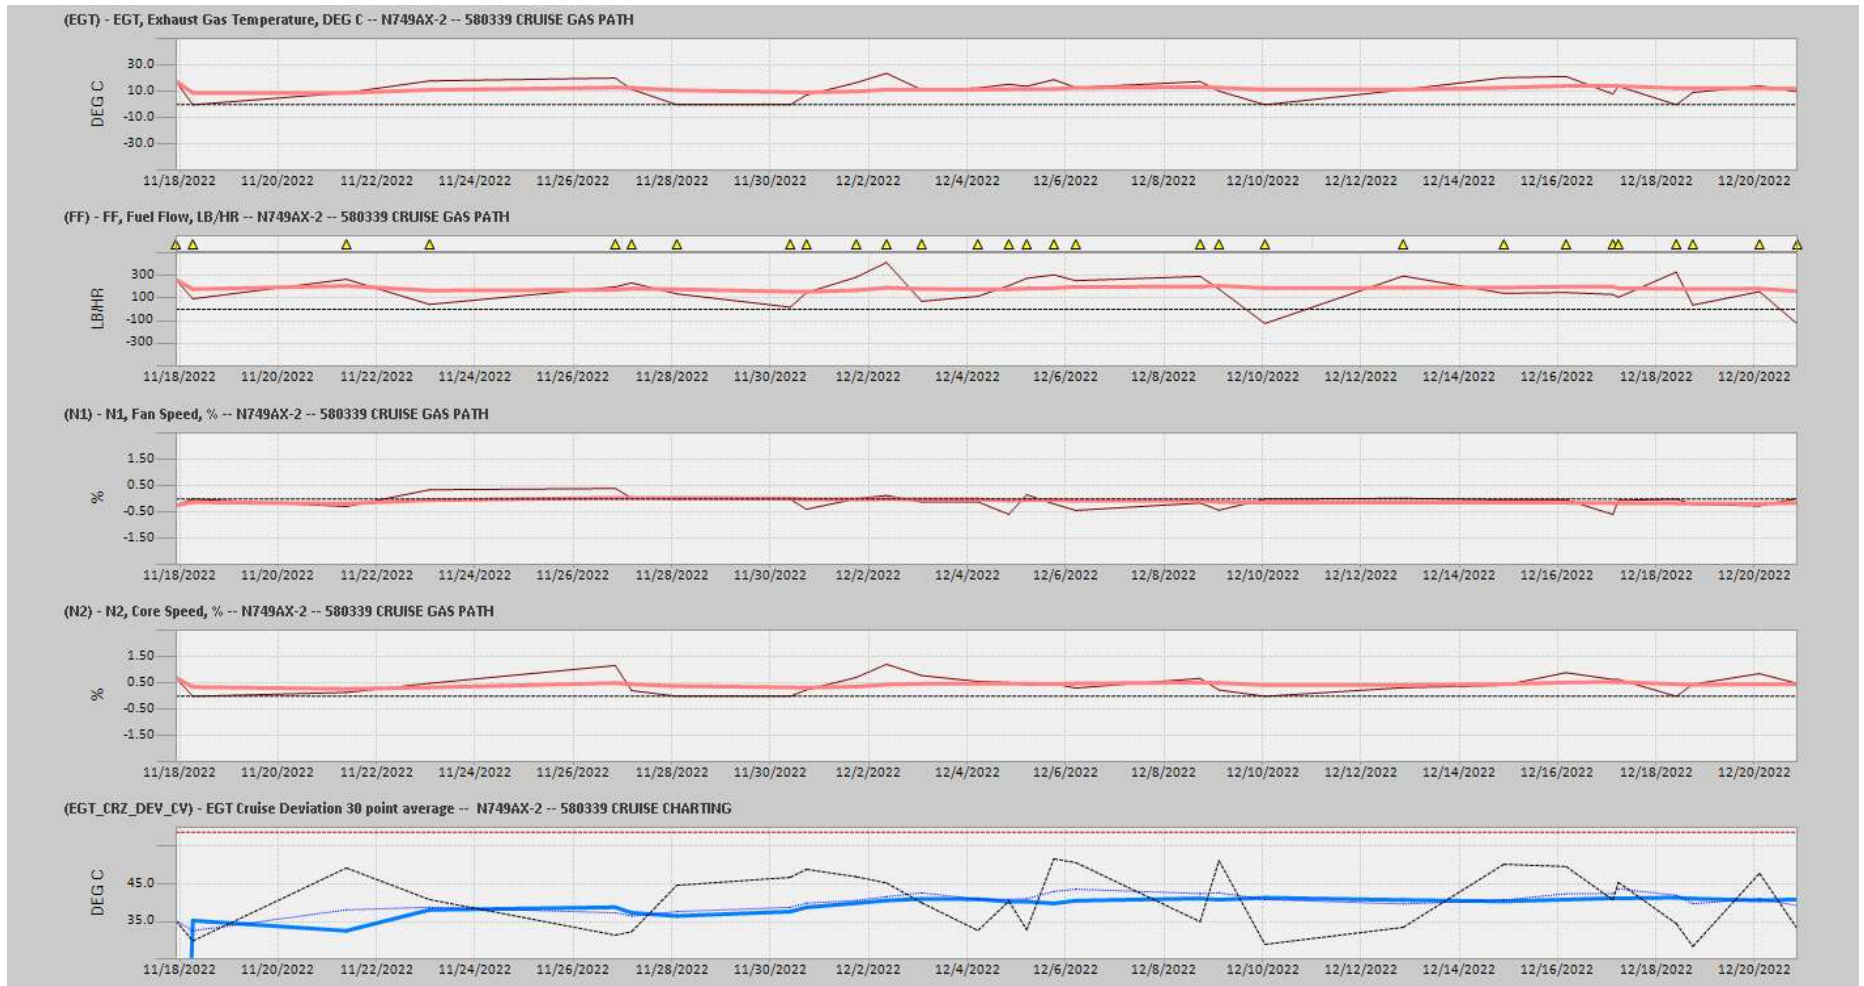

Gas Path View

Ship: N749AX Engine 2: 580339

Gas Path View

Ship: N760CK Engine 1: 702167

Gas Path View

Ship: N760CK Engine 2: 702334

Gas Path View

Ship: N764CK Engine 1: 695527

Gas Path View

Ship: N764CK Engine 2: 695589

Gas Path View

Ship: N768AX Engine 1: 580351