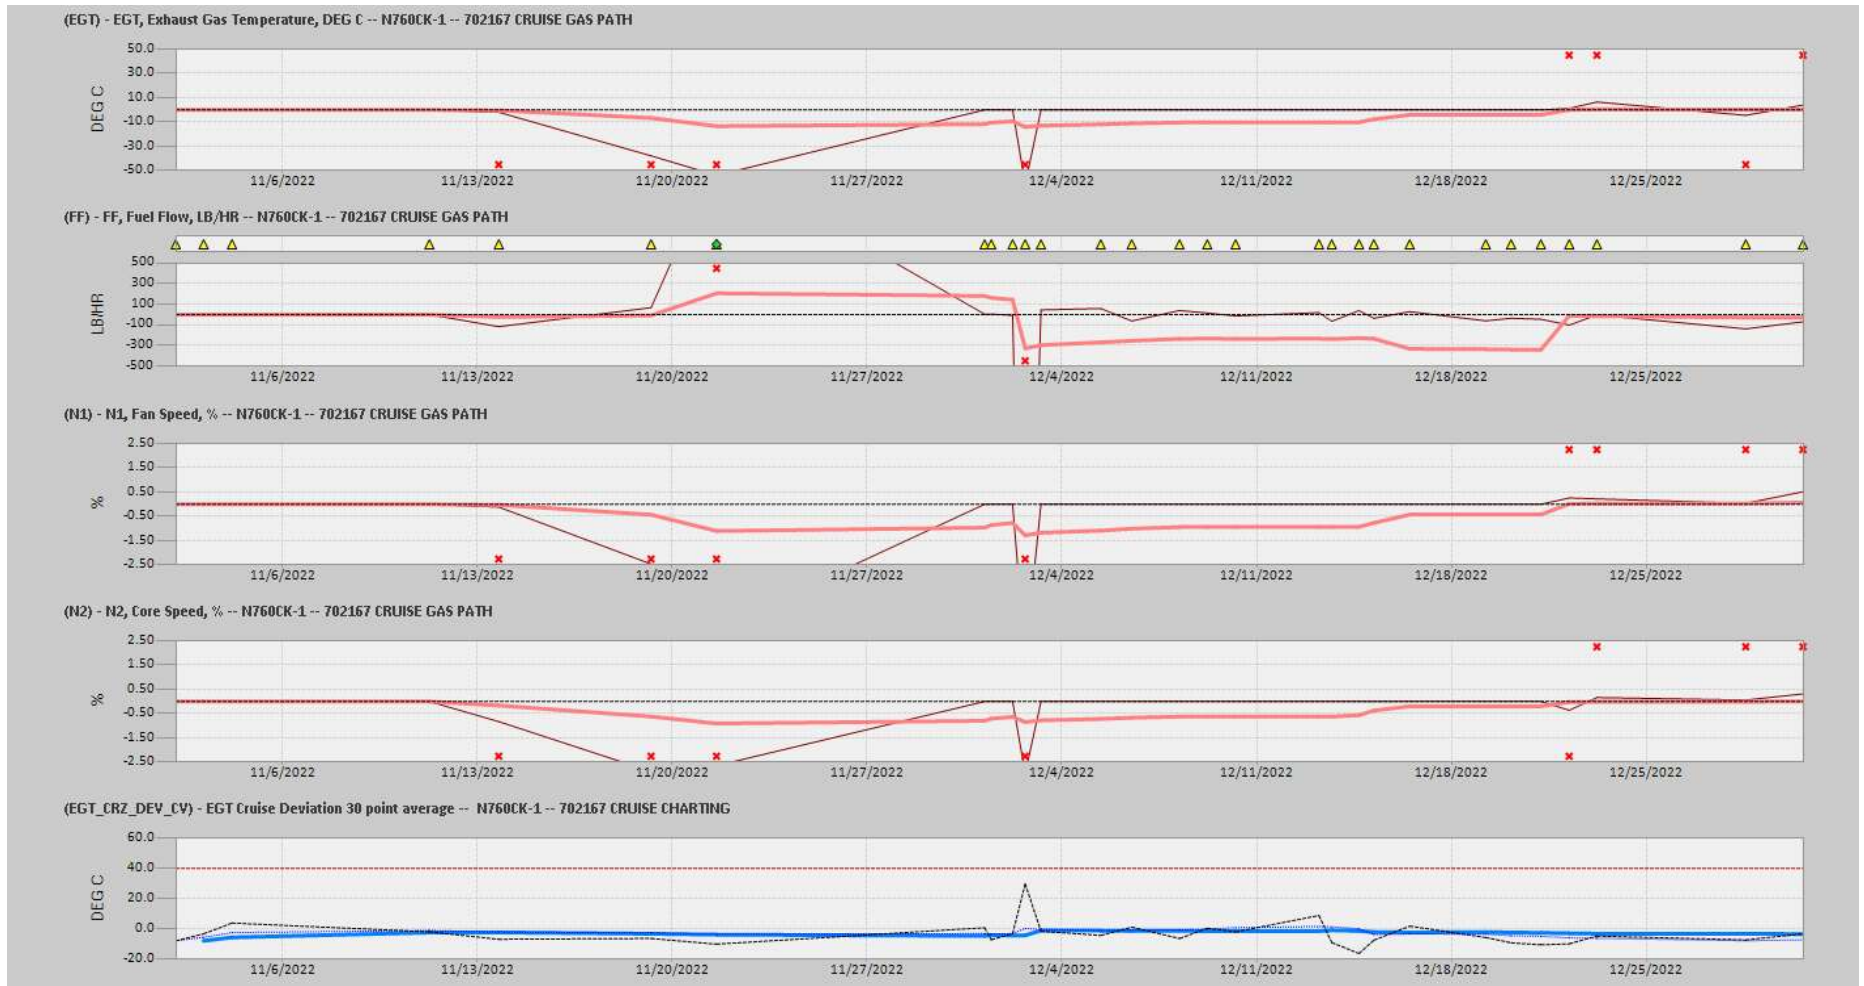

Gas Path View

Ship: N749AX Engine 2: 580339

Gas Path View

Ship: N760CK Engine 1: 702167

Gas Path View

Ship: N760CK Engine 2: 702334

Gas Path View

Ship: N764CK Engine 1: 695527

Gas Path View

Ship: N764CK Engine 2: 695589

Gas Path View

Ship: N768AX Engine 1: 580351