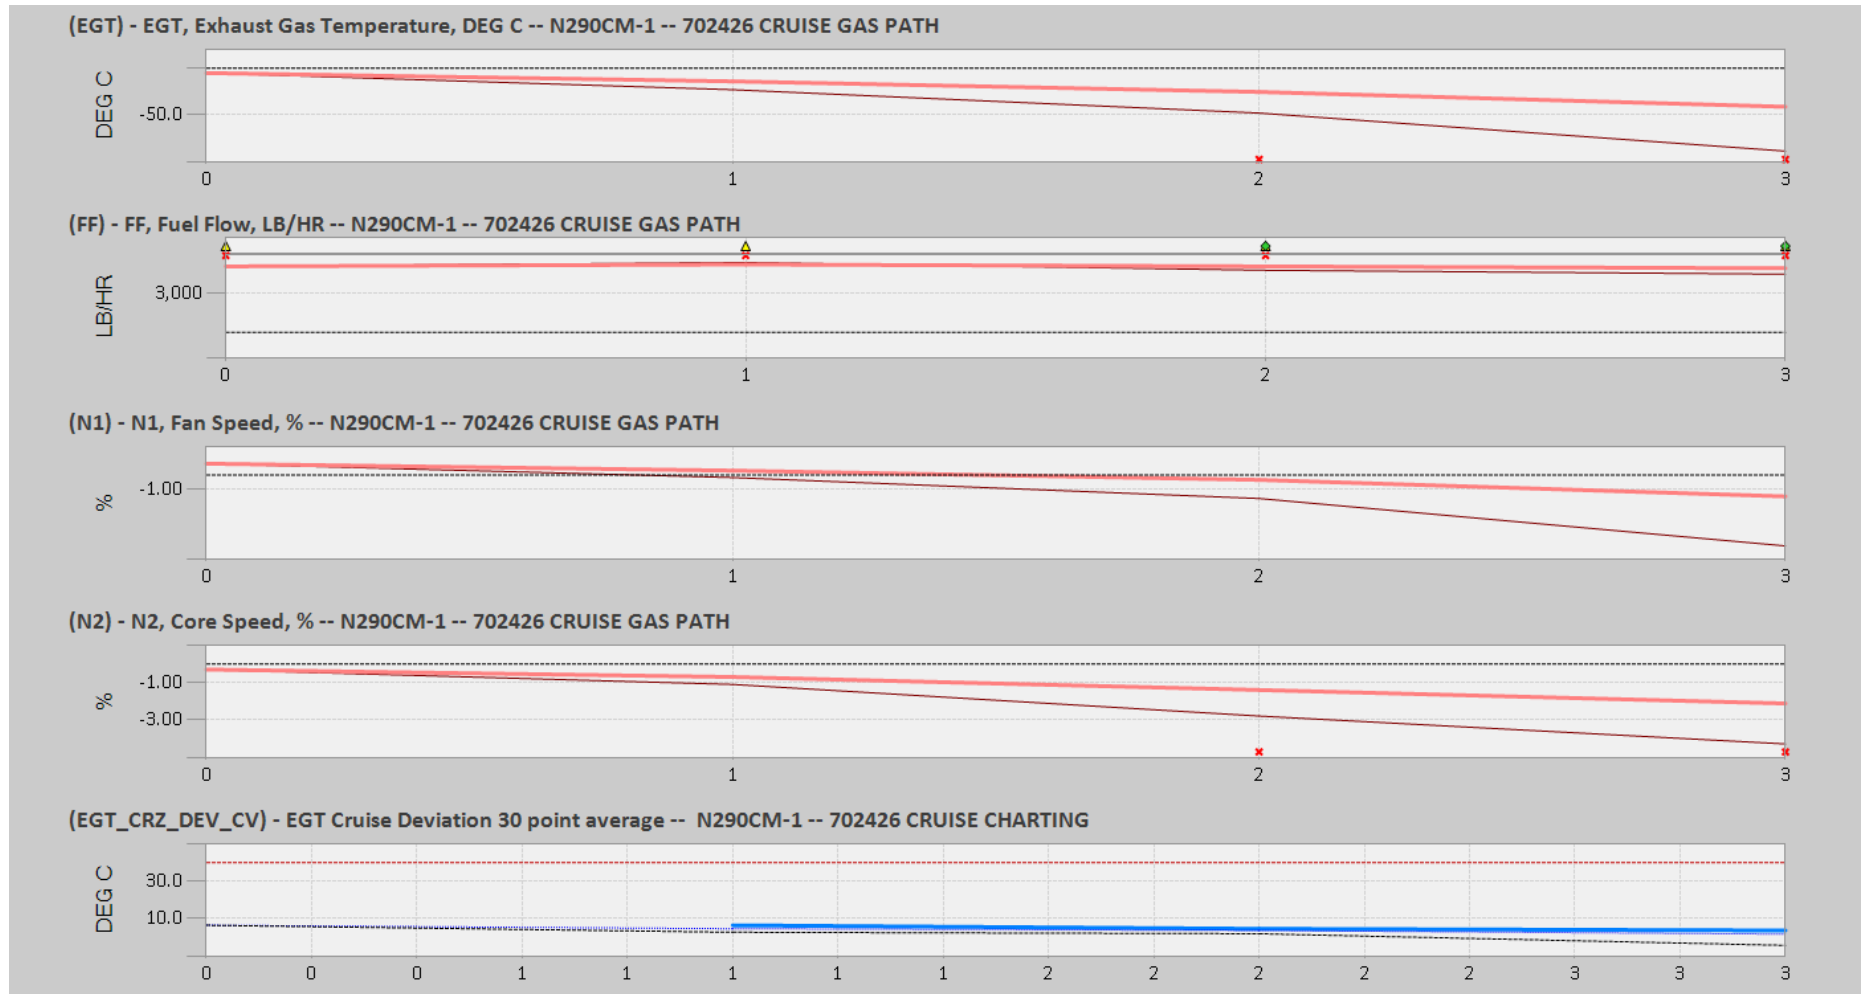

# Gas Path View

Ship: N290CM Engine 1: 702426

# Gas Path View

Ship: N290CM Engine 2: 706997

# Gas Path View

Ship: N762CK Engine 1: 695145