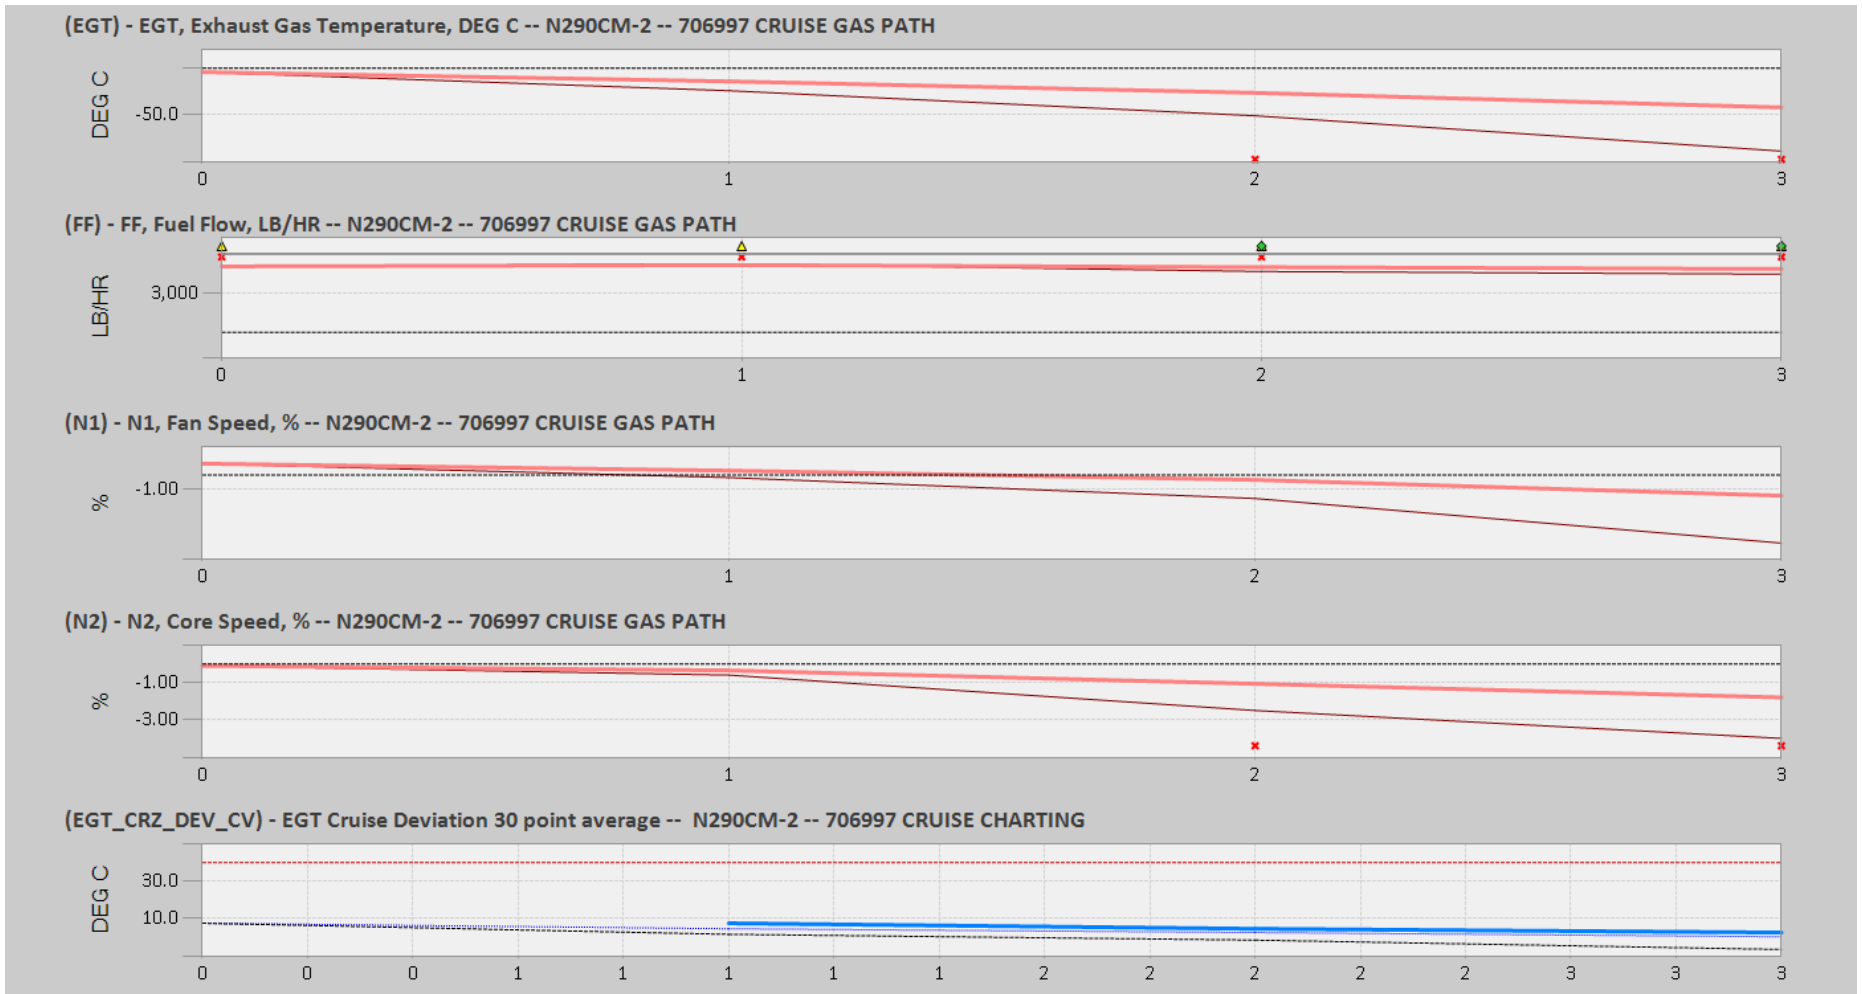

# Gas Path View

Ship: N290CM Engine 1: 702426

# Gas Path View

Ship: N290CM Engine 2: 706997

# Gas Path View

Ship: N762CK Engine 1: 695145