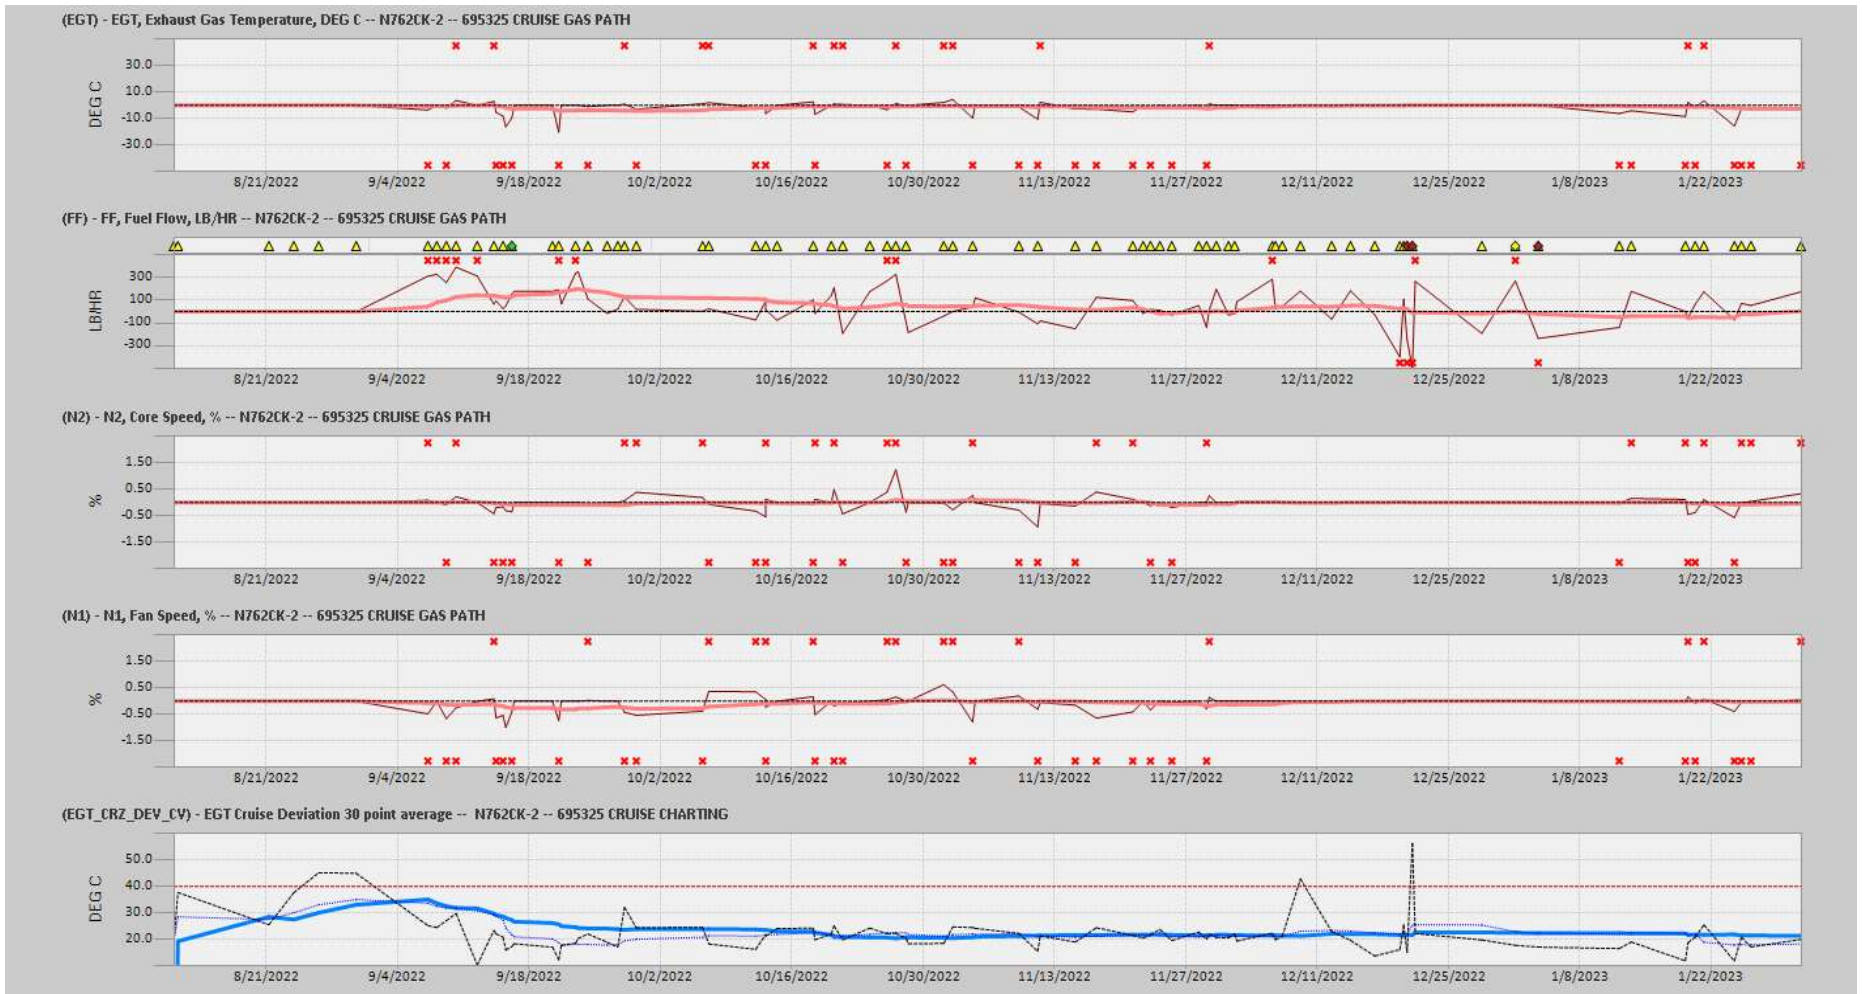

Gas Path View

Ship: N762CK Engine 1: 695618

Gas Path View

Ship: N762CK Engine 2: 695325

Gas Path View

Ship: N763CK Engine 1: 695625

Gas Path View

Ship: N763CK Engine 2: 695144