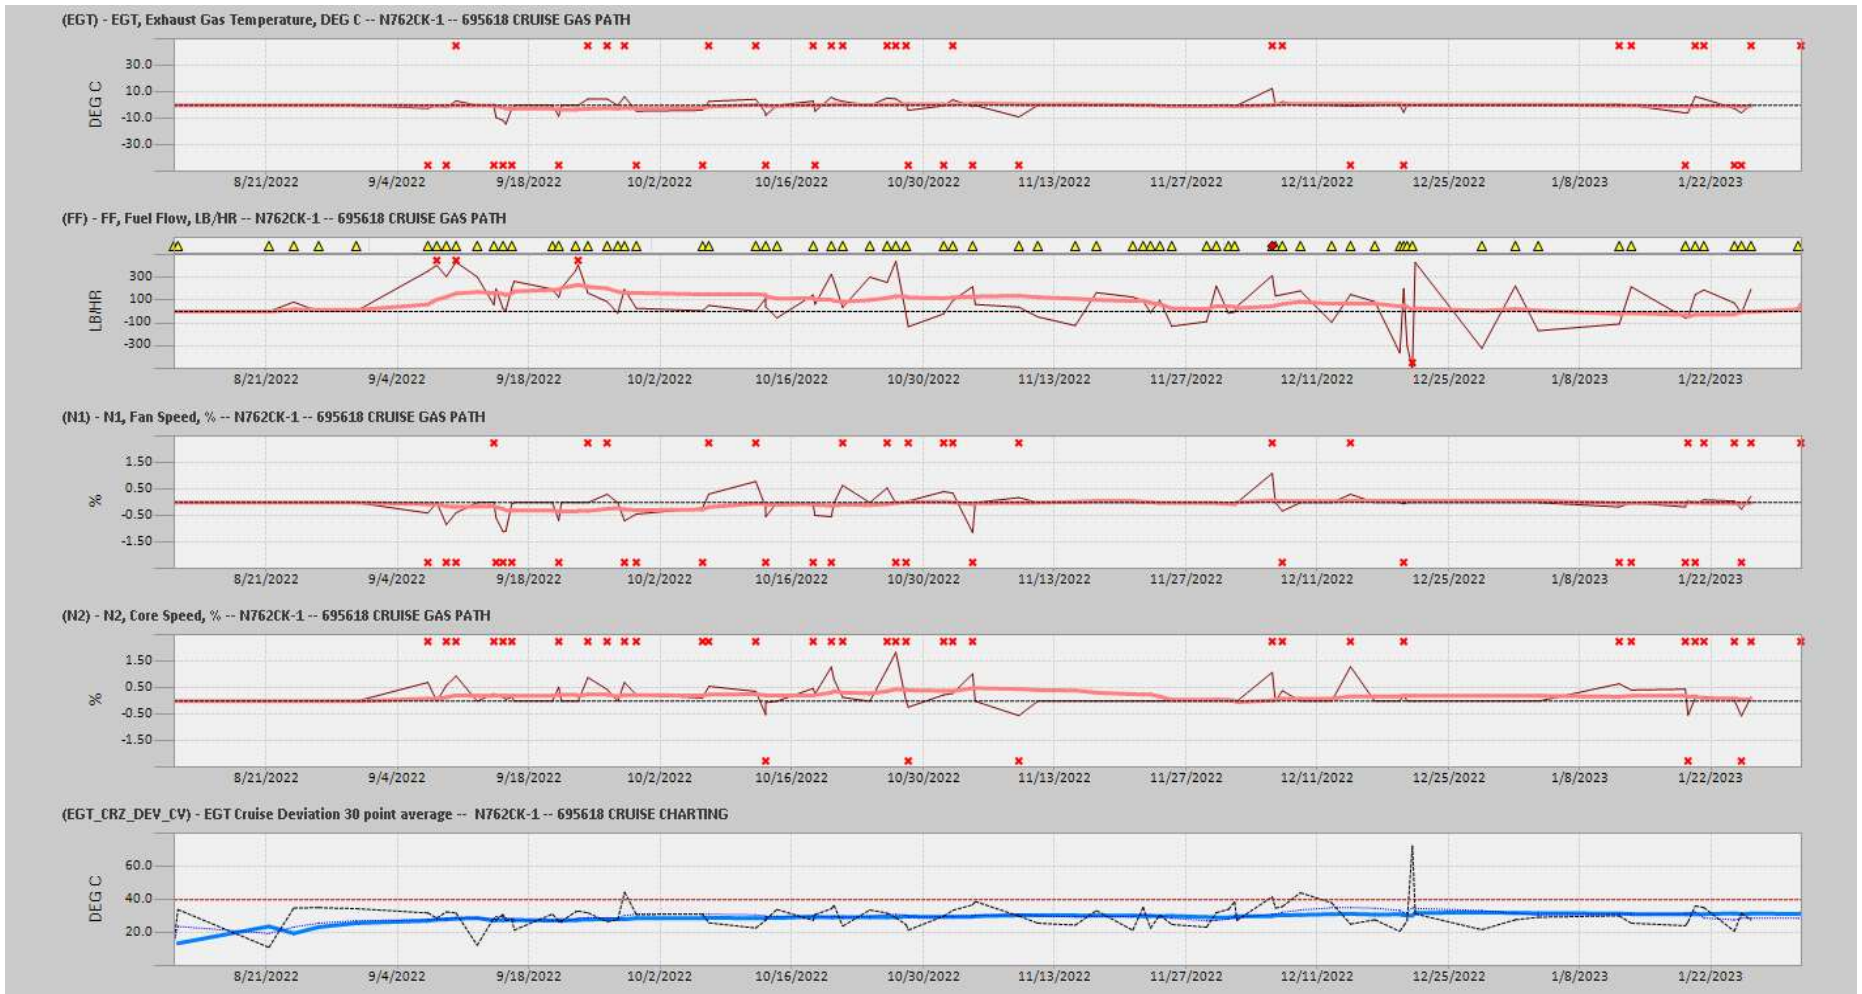

Gas Path View

Ship: N762CK Engine 1: 695618

Gas Path View

Ship: N762CK Engine 2: 695325

Gas Path View

Ship: N763CK Engine 1: 695625

Gas Path View

Ship: N763CK Engine 2: 695144