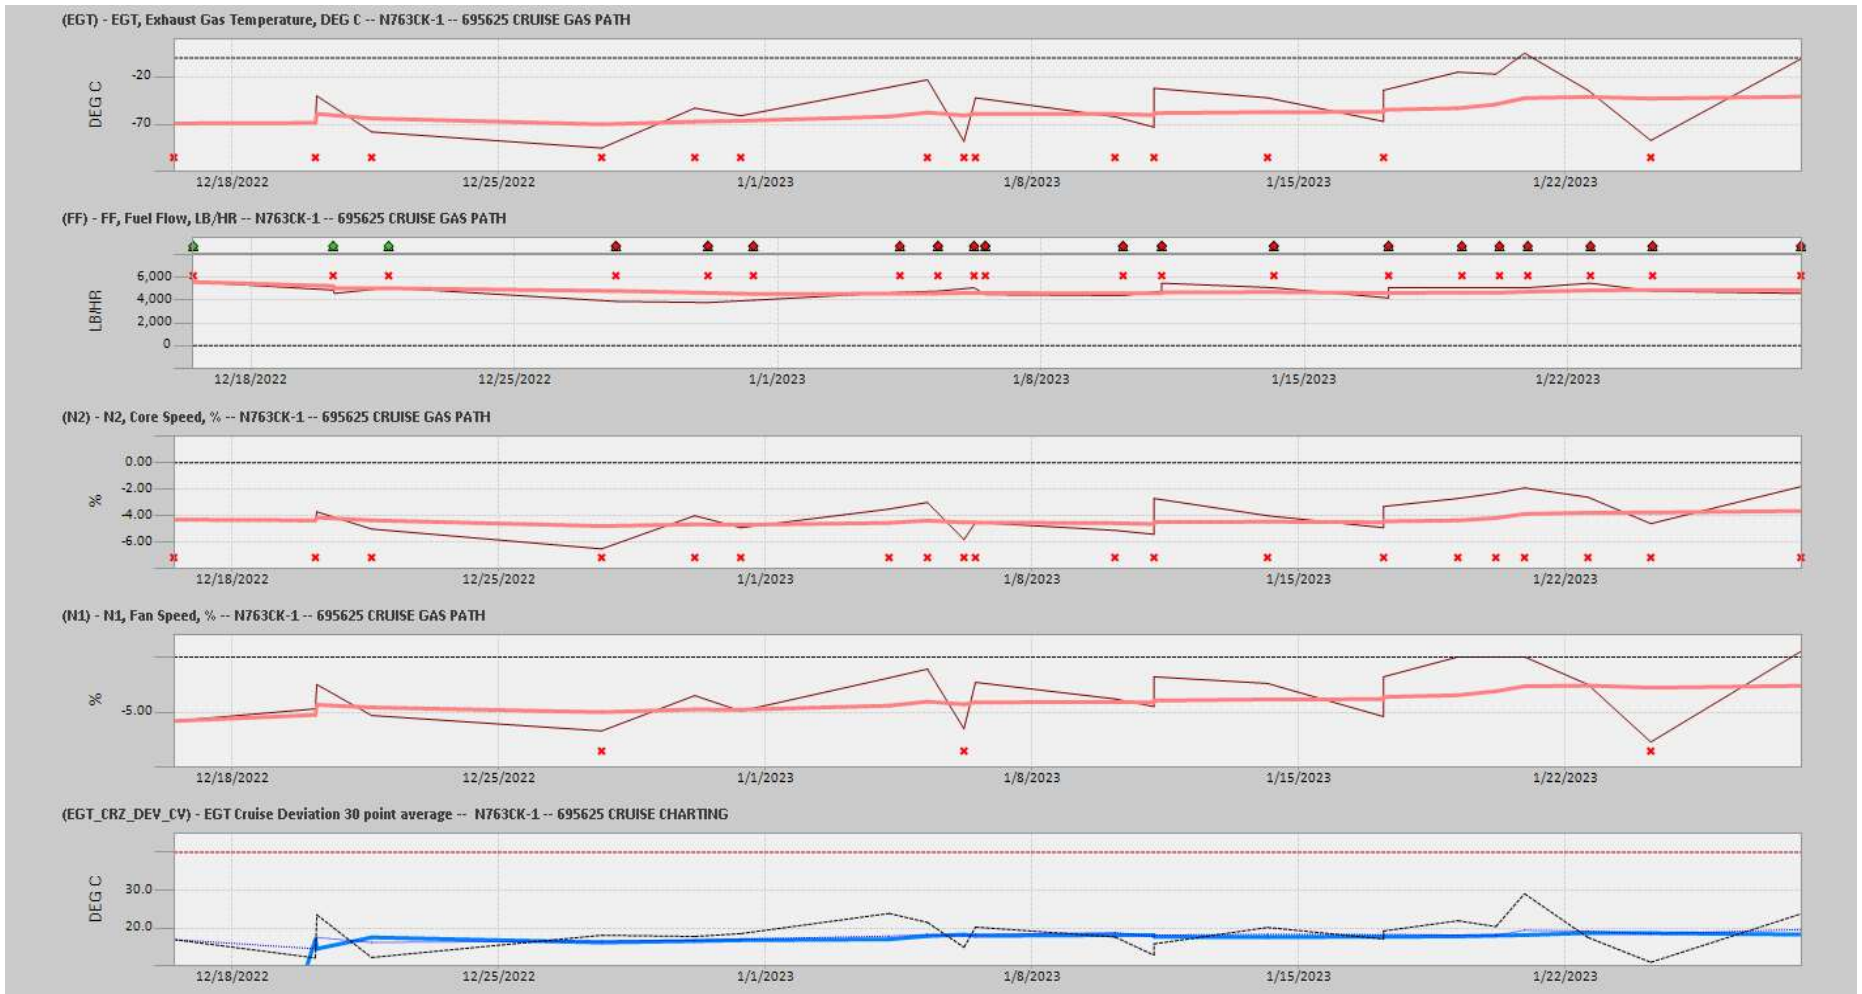

Gas Path View

Ship: N762CK Engine 1: 695618

Gas Path View

Ship: N762CK Engine 2: 695325

Gas Path View

Ship: N763CK Engine 1: 695625

Gas Path View

Ship: N763CK Engine 2: 695144