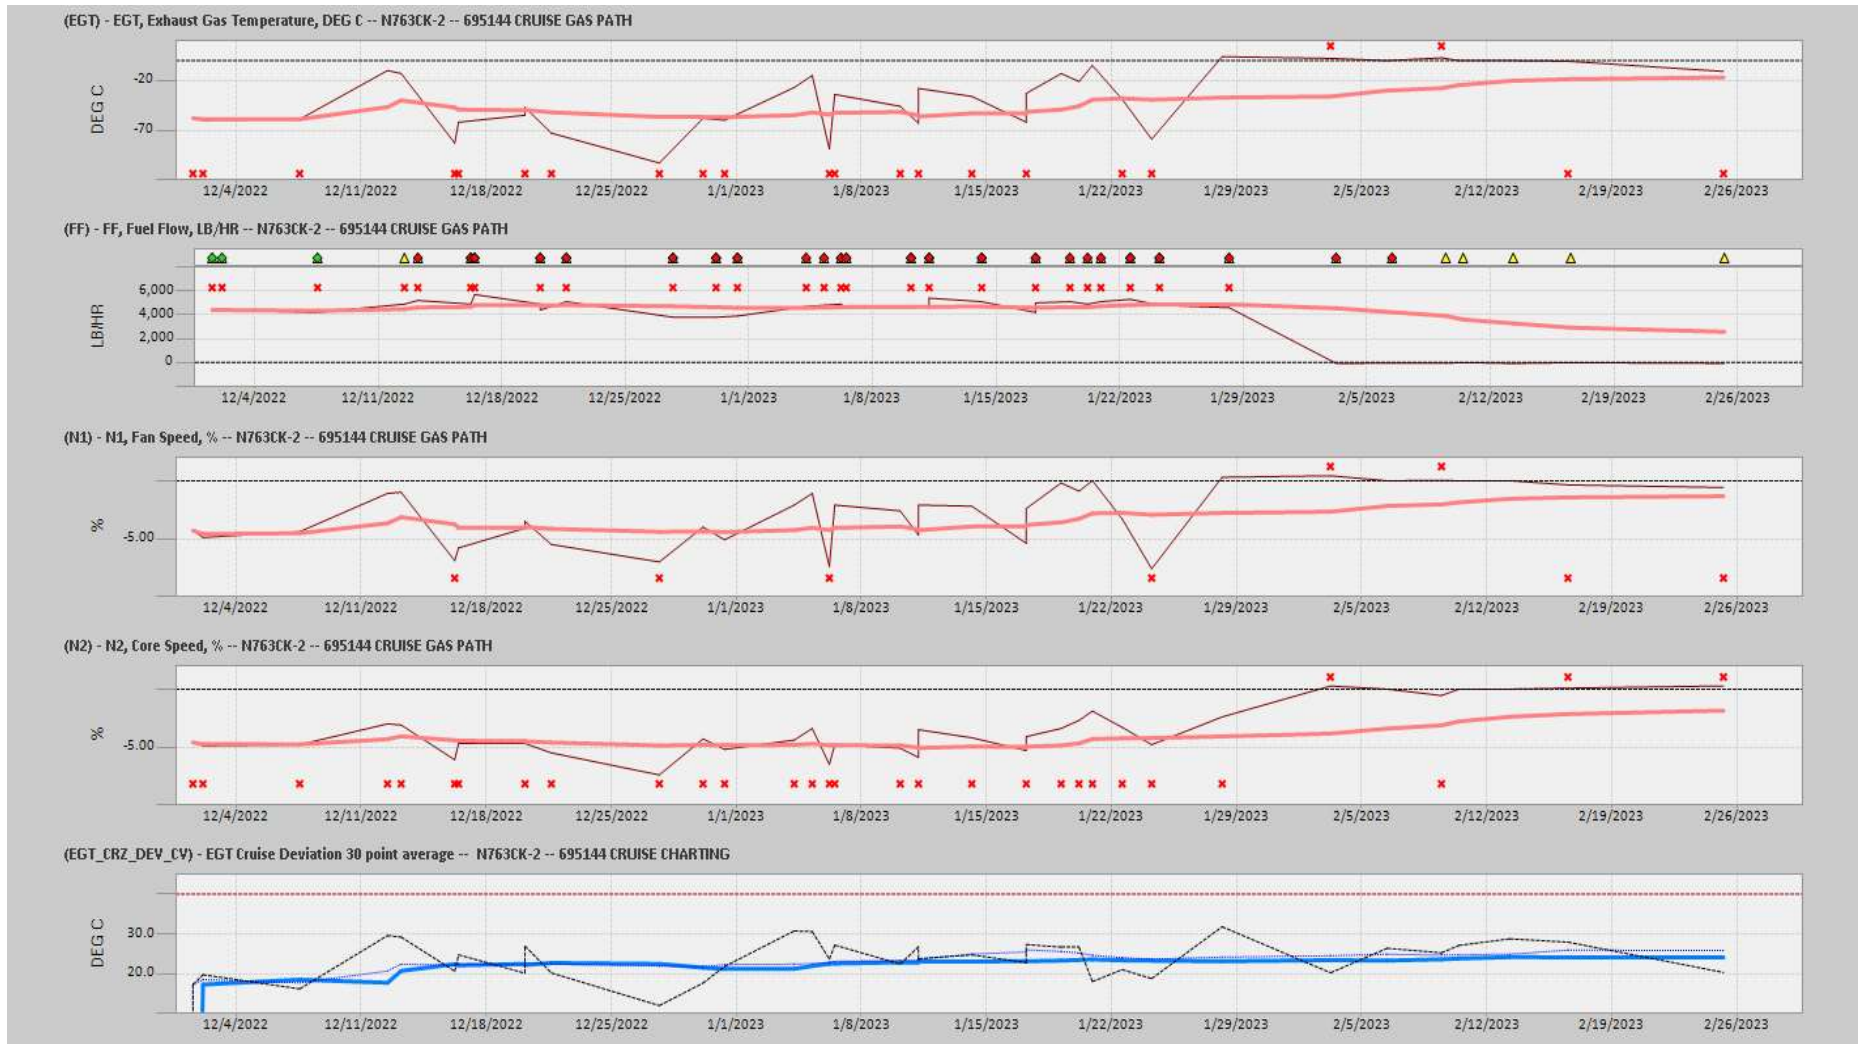

# Gas Path View

Ship: N763CK Engine 1: 695625

# Gas Path View

Ship: N763CK Engine 2: 695144

# Gas Path View

Ship: N767AX Engine 2: 580196