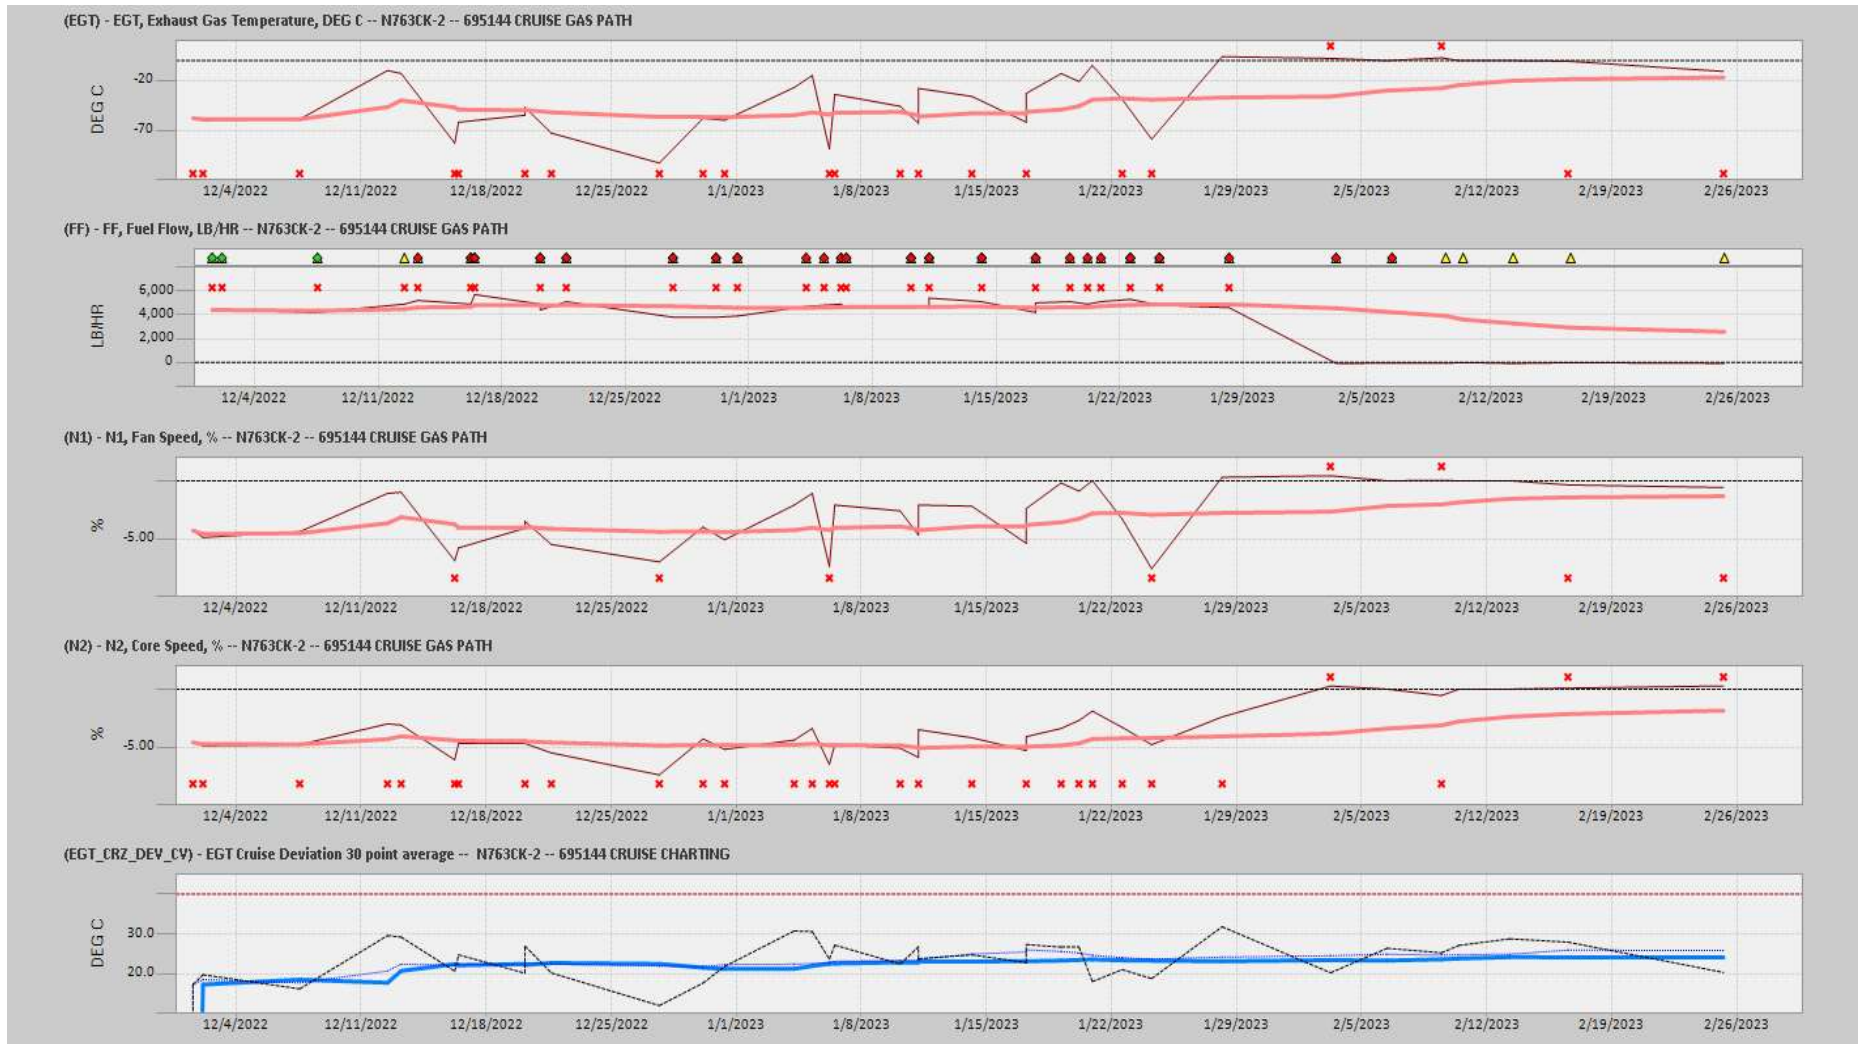

Gas Path View

Ship: N763CK Engine 1: 695625

Gas Path View

Ship: N763CK Engine 2: 695144

Gas Path View

Ship: N767AX Engine 2: 580196