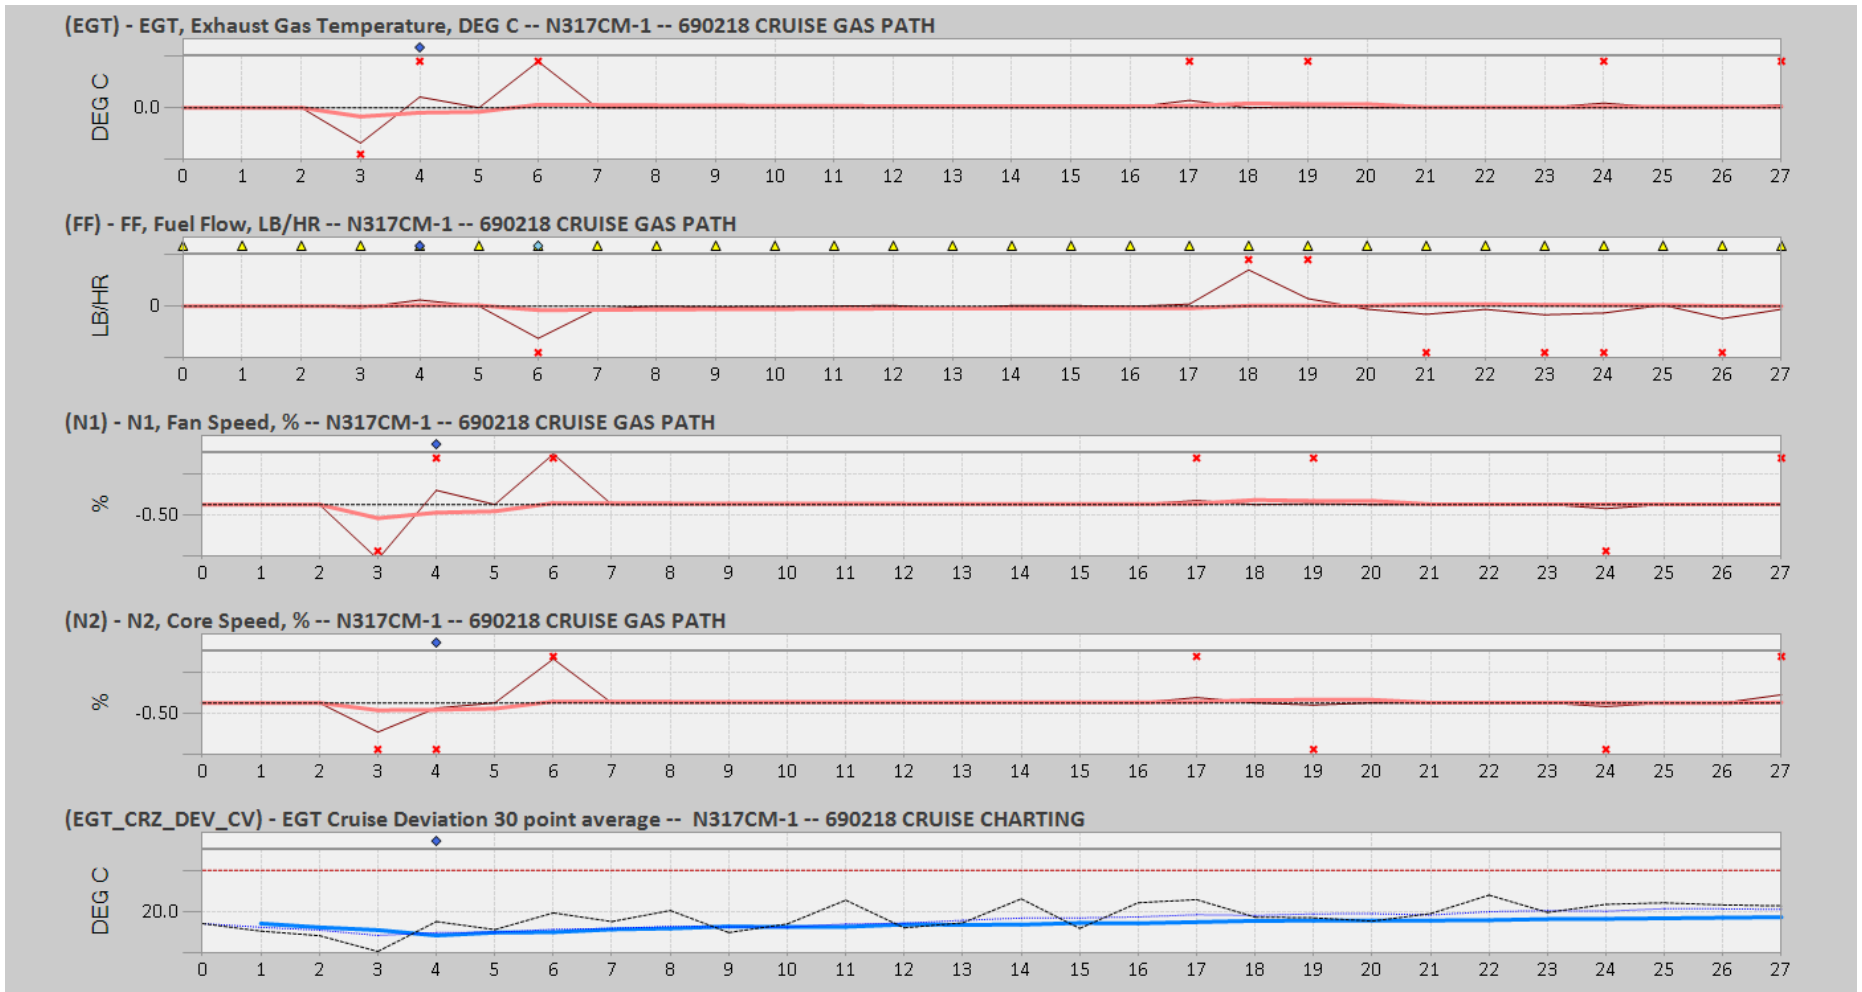

Gas Path View

Ship: N317CM Engine 1: 690218

Gas Path View

Ship: N768AX Engine 2: 580236