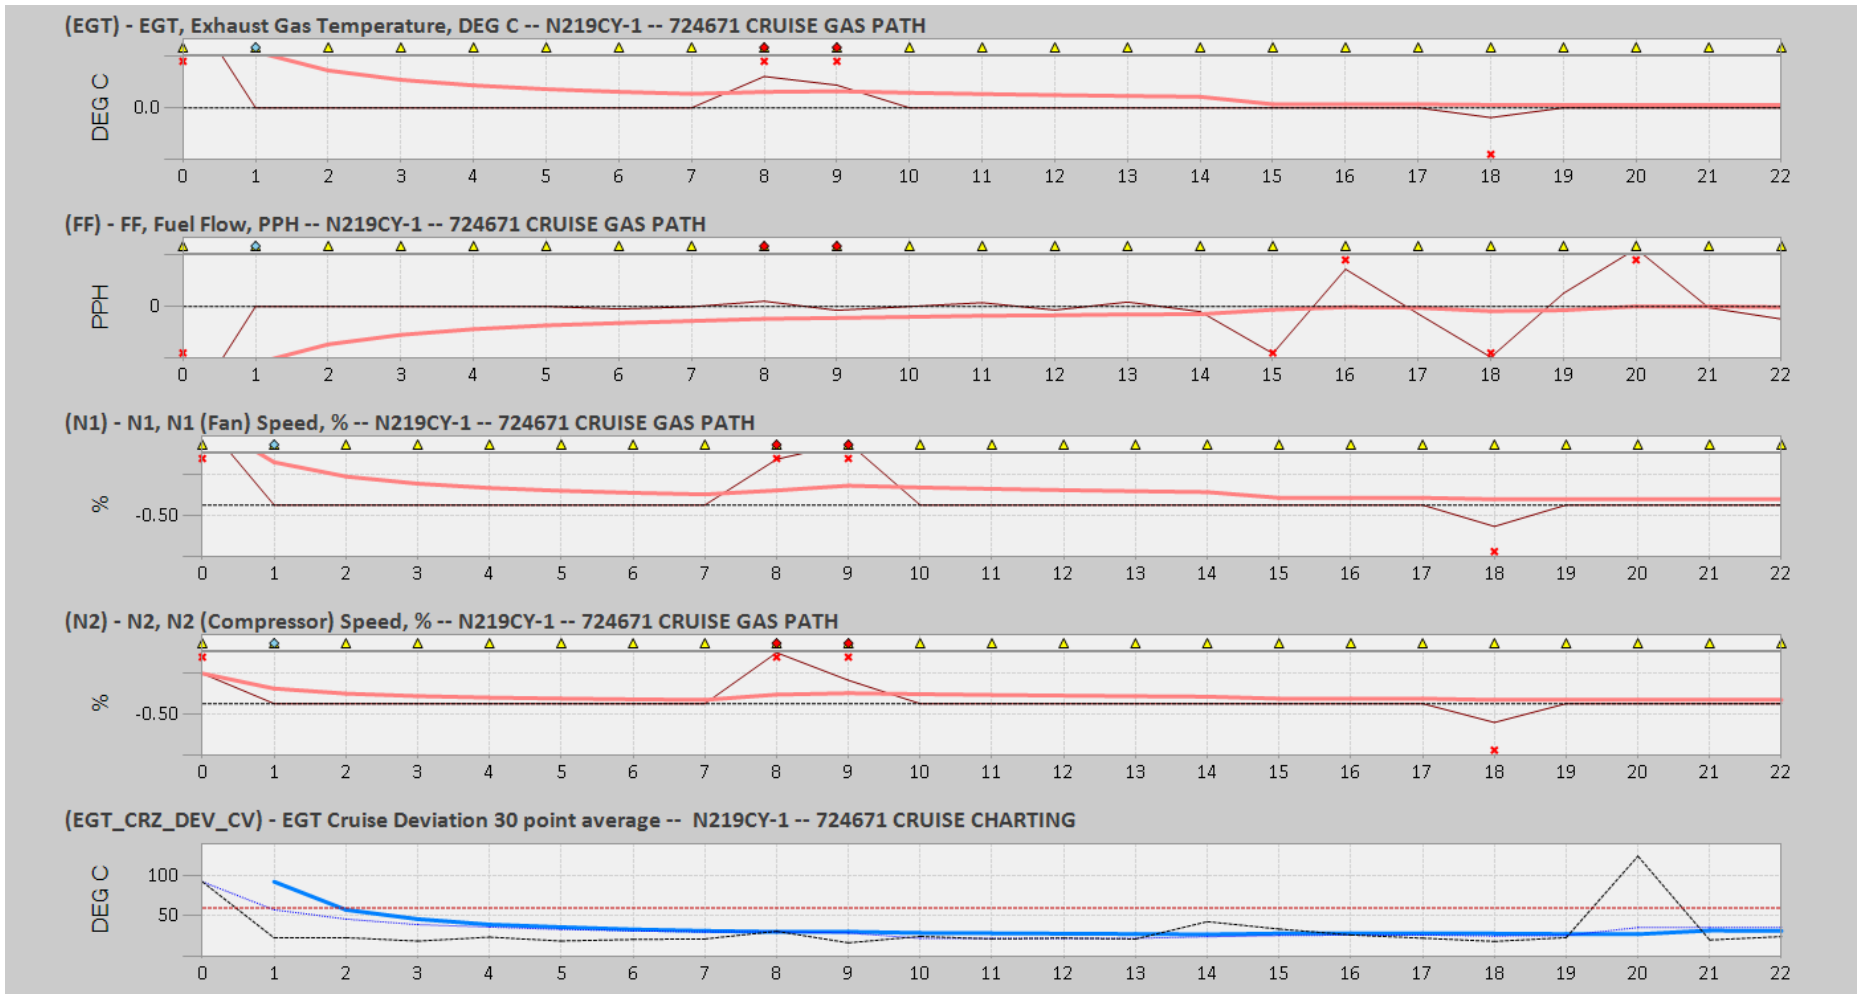

# Gas Path View

Ship: N219CY Engine 1: 72461

# Gas Path View

Ship: N760CK Engine 1: 707242